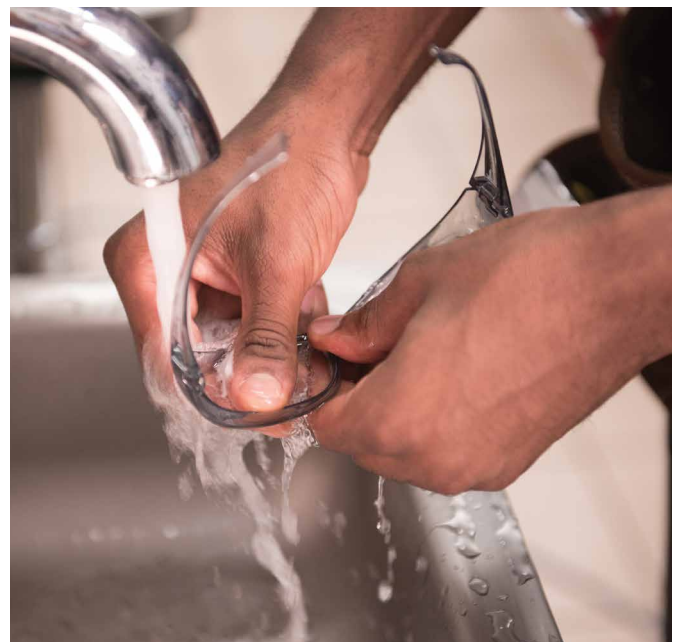

The facts are clear:

- Scotchgard™ Anti-fog Coating **lasts longer** than traditional anti-fog coatings,* helping to increase eyewear performance in wet and steamy environments.
- Workers may enjoy reliable, clearer sight longer, because the coating, with its active ingredient, is bonded to the lens.
- Polycarbonate lenses absorb 99.9% of UV rays.
- The coating **retains its effectiveness** for at least 25 washings with water, allowing workers to wear their eyewear longer.
- The coating **can be disinfected** with diluted bleach soaking or alcohol wipes without losing its anti-fog performance. Washing with soap and water is considered a best practice and can enhance coating durability.
- Workers can **feel confident** wearing Scotchgard™ Anti-fog coated eyewear because it meets the requirements of ANSI Z87.1 and CSA Z94.3.
- Ratings:
  Z87+

* Based on 3M internal testing per EN168 test method when compared with traditional anti-fog coatings.