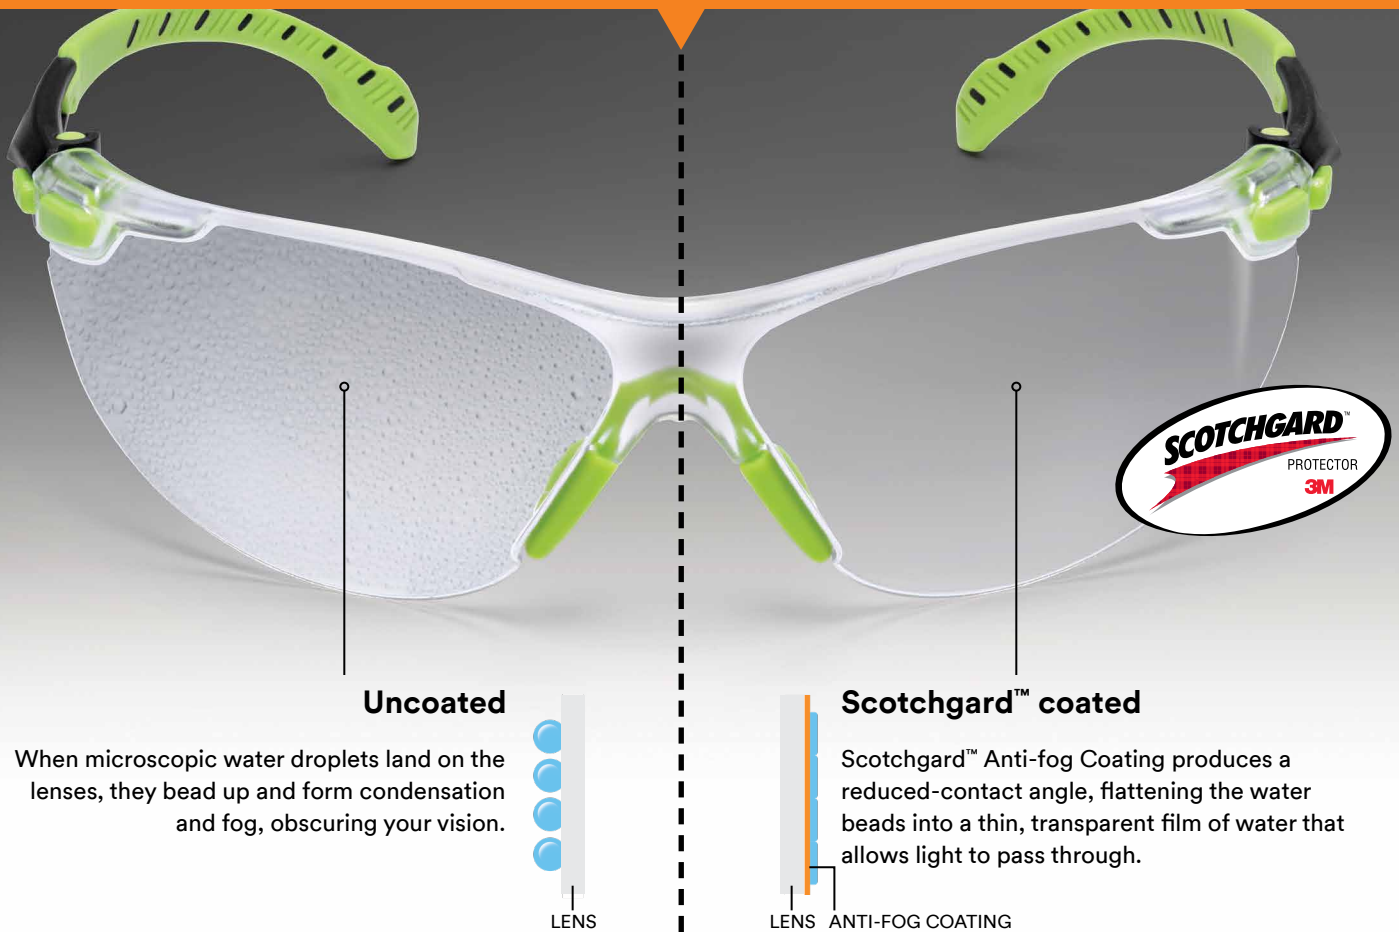

The science behind 3M™ Scotchgard™ Anti-fog Technology.