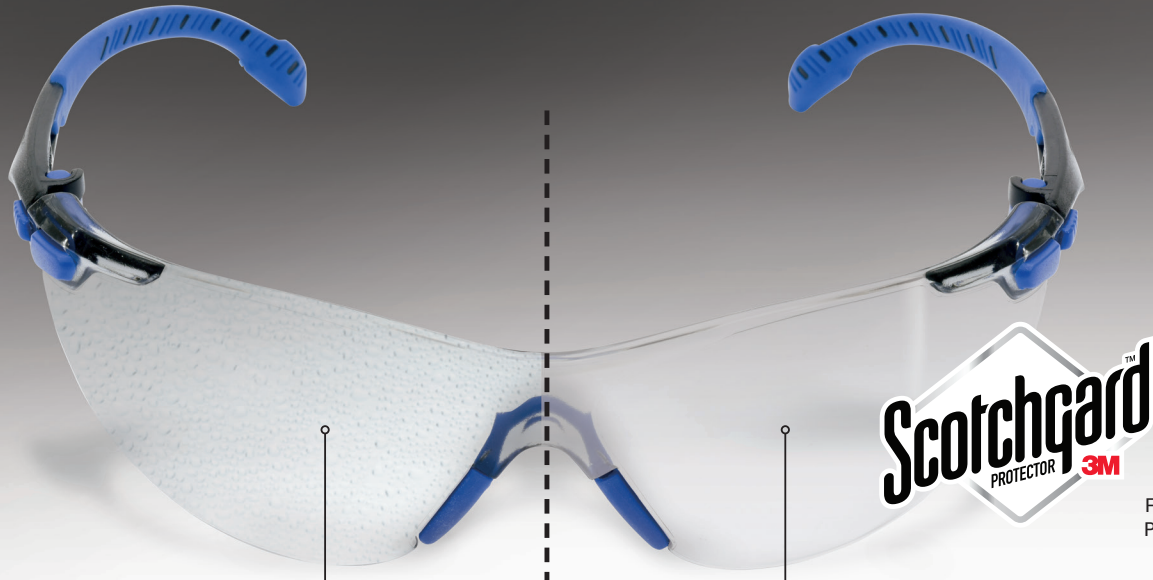

3M™ Solus Safety Eyewear 1000 Series

For Illustration
Purposes Only

Uncoated

When microscopic water droplets land on the lenses, they bead up and form condensation and fog, obscuring your vision.

Scotchgard™ Protector coated

Scotchgard™ Anti-Fog Coating produces a reduced-contact angle, flattening the water beads into a thin, transparent film of water that allows light to pass through.

The facts are clear

Transition from **cold to warm** environments, hot & humid conditions and climate-controlled areas.

The coating **retains its effectiveness** for at least 25 washings, allowing workers to wear their eyewear longer.

Helps workers see **clearly longer**, because the coating, with its active ingredient, is bonded to the lens.

Help workers see clearly, longer.*

3M™ Solus Eyewear 1000 Series

Kit: Blue/Black Eyewear with Clear Lens

Lens Options

Indoor/Outdoor

Clear

Grey

Amber