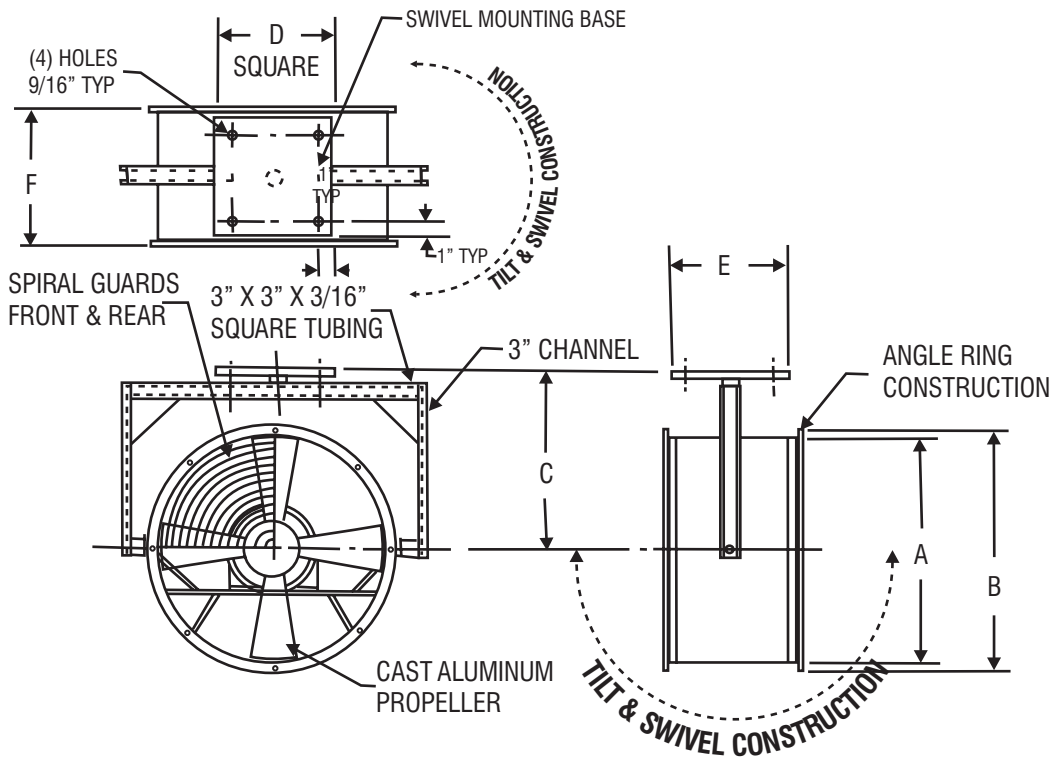

# Air Blaster Yoke Mount - Tilt & Swivel

**TYPE AB**

## FEATURES

- Cast Aluminum Propeller
- Direct Drive
- Welded Steel Construction
- 115/230 V and 230/460 V Totally Enclosed and Explosion Proof, Ball Bearing Motors

SIZE	A	B	C	D	E	F
18	18	20	17 ½	15	15	20
24	24	26	21 ½	15	15	20
30	30	32	25 ½	15	15	20
36	36	38	29 ½	18	18	24