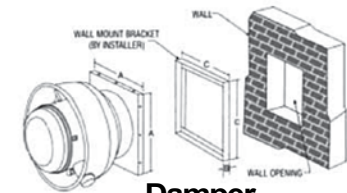

Damper Gravity / Wall Mount

EDP No.	Catalog No.	Use with CBD Wheel Dia.	Ship Wt.
32453	BD16.75A	13"	4
32455	BD29A	15"	6
32456	BD23.75A	18" 20"	7
32518	BD37A	24"	9
32457	BD44A	30"	16
32458	BD39.75A	36"	18

Curbs

EDP No.	Catalog No.	Curb Size	Use with CBD Wheel Dia.	Curb Dimensions				Ship Wt.
				A Sq.	B Sq.	Roof Opening	Damper Cat No.	
31102	PACA20-8	8"	13"	20"	24"	16"	BD16.75A	20
31103	PACA20-12	12"						
31107	PACA23.75-8	8"	15"	23.75"	27.75"	20"	BD29A	23
31108	PACA23.75-12	12"						
31112	PACA27-8	8"	18" 20"	27"	31"	24"	BD23.75A	28
31113	PACA27-12	12"						
31115	PACA32-8	8"	24"	32"	36"	28"	BD37A	39
31116	PACA32-12	12"						
31118	PACA39-8	8"	30"	39"	43"	36"	BD44A	39
31119	PACA39-12	12"						
31121	PACA43-8	8"	36"	43"	47"	40"	BD39.75A	45
31122	PACA43-12	12"						

Accessories

EDP No.	Catalog No.	Description
62000	Curb Hinge	Curb Hinge
94283	Motor Kit	Damper - Motor Kit used with CBD Wheel Diameters: 13" and 15"
94282	Motor Kit	Damper - Motor Kit used with CBD Wheel Diameters: 18", 20", 24", 30", and 36"

Notes: Pitched and Peaked Curbs Available. **For Pitched Roof Curb Price, multiply flat roof curb price by 1.67. For Peaked Roof Curb Price, multiply flat roof curb price by 2.22.** Please specify Pitched or Peaked when ordering. Metal roofs, consult factory for sizing and pricing. **Wall Mount Brackets Available, contact factory.**