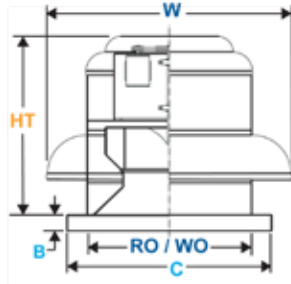

Catalog No.	CBD Dimensions (in.)				
	Ht	W	B	C	RO or WO
CBD130	26.75"	29.63"	2"	21"	16"
CBD150	30.63"	33.25"	2"	24.75"	20"
CBD180	32.75"	38.9"	2"	28"	24"
CBD200	32.75"	38.9"	2"	28"	24"
CBD245	37.25"	43.44"	2"	33"	36"
CBD300	40"	52.8"	2"	40"	36"
CBD365	45.56"	63.3"	2"	44"	40"