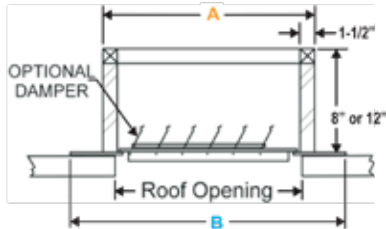

*Performance shown is for installation type A: Free Inlet, Free Outlet. Performance ratings do not include the effects of appurtenances in the airstream. Power rating (BHP) does not include transmission losses. The sound ratings shown are loudness values in fan sones at 5 ft. (1.5 m) in a hemispherical free field calculated per AMCA Standard 301. Values shown are for Installation Type A: Free inlet hemispherical sone levels.

CBD Wall Mounting Details

Model	A	C	Wall Opening
CBD130	21	21 1/2	16
CBD150	24 3/4	24 1/4	20
CBD180	28	27 1/2	24
CBD200	28	27 1/2	24
CBD245	33	32 1/2	28