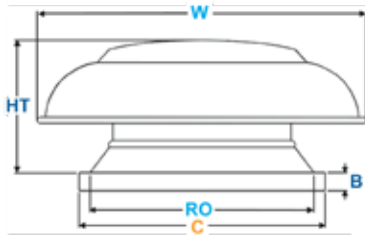

Prop Dia.	Catalog No.	ARD Dimensions (in.)				
		Ht	W	B	C	RO or WO
10"	ARD100	9"	18"	2"	19"	13"
12"	ARD120	11"	21½"	2"	19"	13"
14"	ARD140	14"	27"	2"	21"	16"
18"	ARD180	16"	34"	2"	26"	20"

115V, 1 Speed, 1 Phase, Open Drip Proof (ODP)

EDP No.	Catalog No.	Prop Dia.	HP	RPM	Capacity (CFM) @ "SP in. W.G.								Ship Wt.
					0"	1/8"	1/4"	3/8"	1/2"	5/8"	3/4"	1"	
32644	ARD100XB	10"	1/30	1500	525	330	225	140	---	---	---	---	12
32645	ARD120XB	12"	1/10	1500	830	700	620	510	430	350	250	80	20
32646	ARD140BC	14"	.17	1100	1160	880	790	650	520	390	240	---	34
32647	ARD180DC	18"	1/3	1100	2420	2000	1610	1500	1300	1050	890	410	46