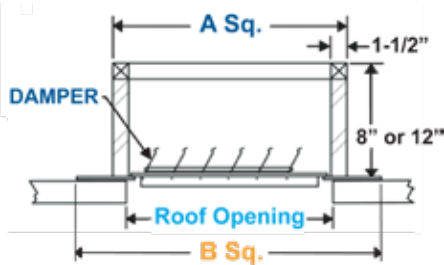

115V, 1 Speed, 1 Phase, Open Drip Proof (ODP)

EDP No.	Catalog No.	Prop Dia.	HP	RPM	Capacity (CFM) @ "SP in. W.G.								Ship Wt.
					0"	1/8"	1/4"	3/8"	1/2"	5/8"	3/4"	1"	
32644	ARD100XB	10"	1/30	1500	525	330	225	140	---	---	---	---	12
32645	ARD120XB	12"	1/10	1500	830	700	620	510	430	350	250	80	20
32646	ARD140BC	14"	.17	1100	1160	880	790	650	520	390	240	---	34
32647	ARD180DC	18"	1/3	1100	2420	2000	1610	1500	1300	1050	890	410	46

* Performance shown in for installation type A: Free Inlet, Free Outlet. Performance ratings do not include the effects of appurtenances in the airstream. Power rating (BHP) does not include transmission losses.