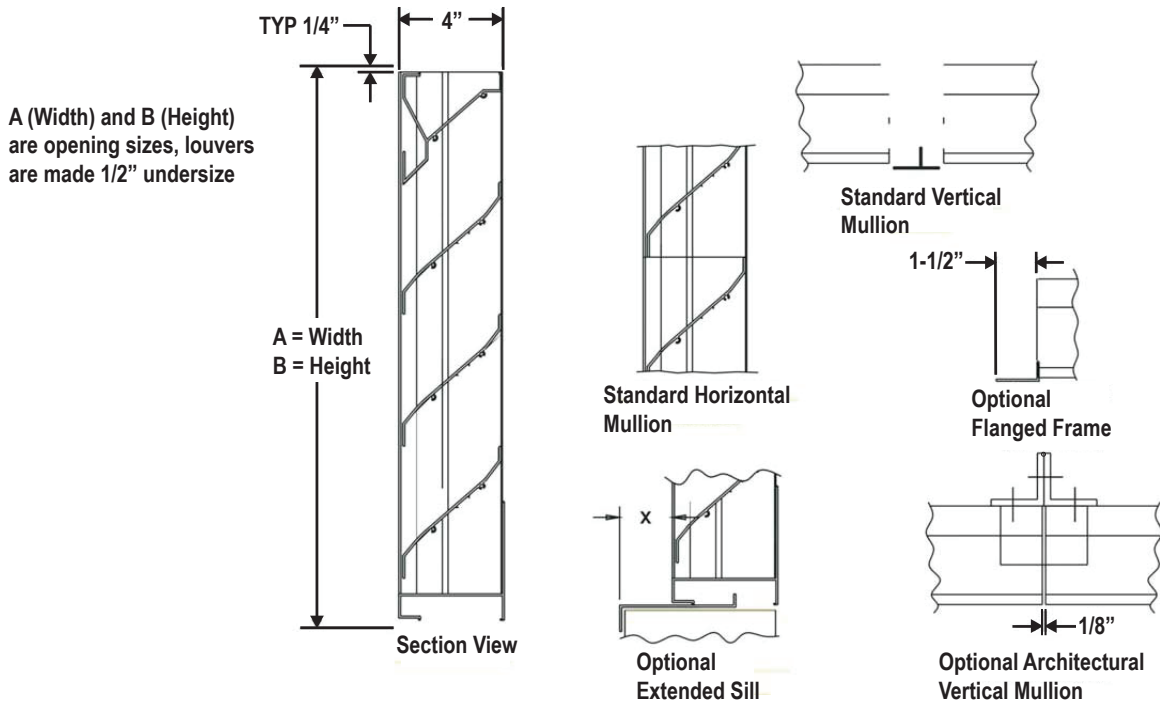

Optional Louver Screens

1/2" .063 aluminum screen
1/2" .047 aluminum screen
1/4" .047 aluminum screen
1/2" .041 aluminum screen
1/2" .063 galvanized screen
1/4" .041 galvanized screen
1/2" .047 stainless steel (304) screen
1/2" .063 stainless steel (304) screen
Aluminum insect screen
Galvanized insect screen
Stainless steel insect screen

Available LouverGard colors:

Bone White	Santa Fe Red
Parchment Yellow	Slate Gray
Citation Gold	Brick Red
Sierra White	Medium Bronze
Alamo Tan	Dark Bronze
Squirrel Brown	Coal Black
IBM Blue	Charcoal Black
Dove Gray	Sandstone
Hartford Green	Buckskin
Aged Copper	Terra Cotta

LouverGard is a durable gloss baked enamel for use in protecting interior and exterior metal surfaces. It is formulated to withstand the rigors of weathering and corrosion.

Stationary Intake Louver:

Ordering:

EDP #	Qty.	Catalog No.	Finish	Screen	Comments

Project		Location	
Engineer		Contractor	

Submitted by		Date		Approved by		Date