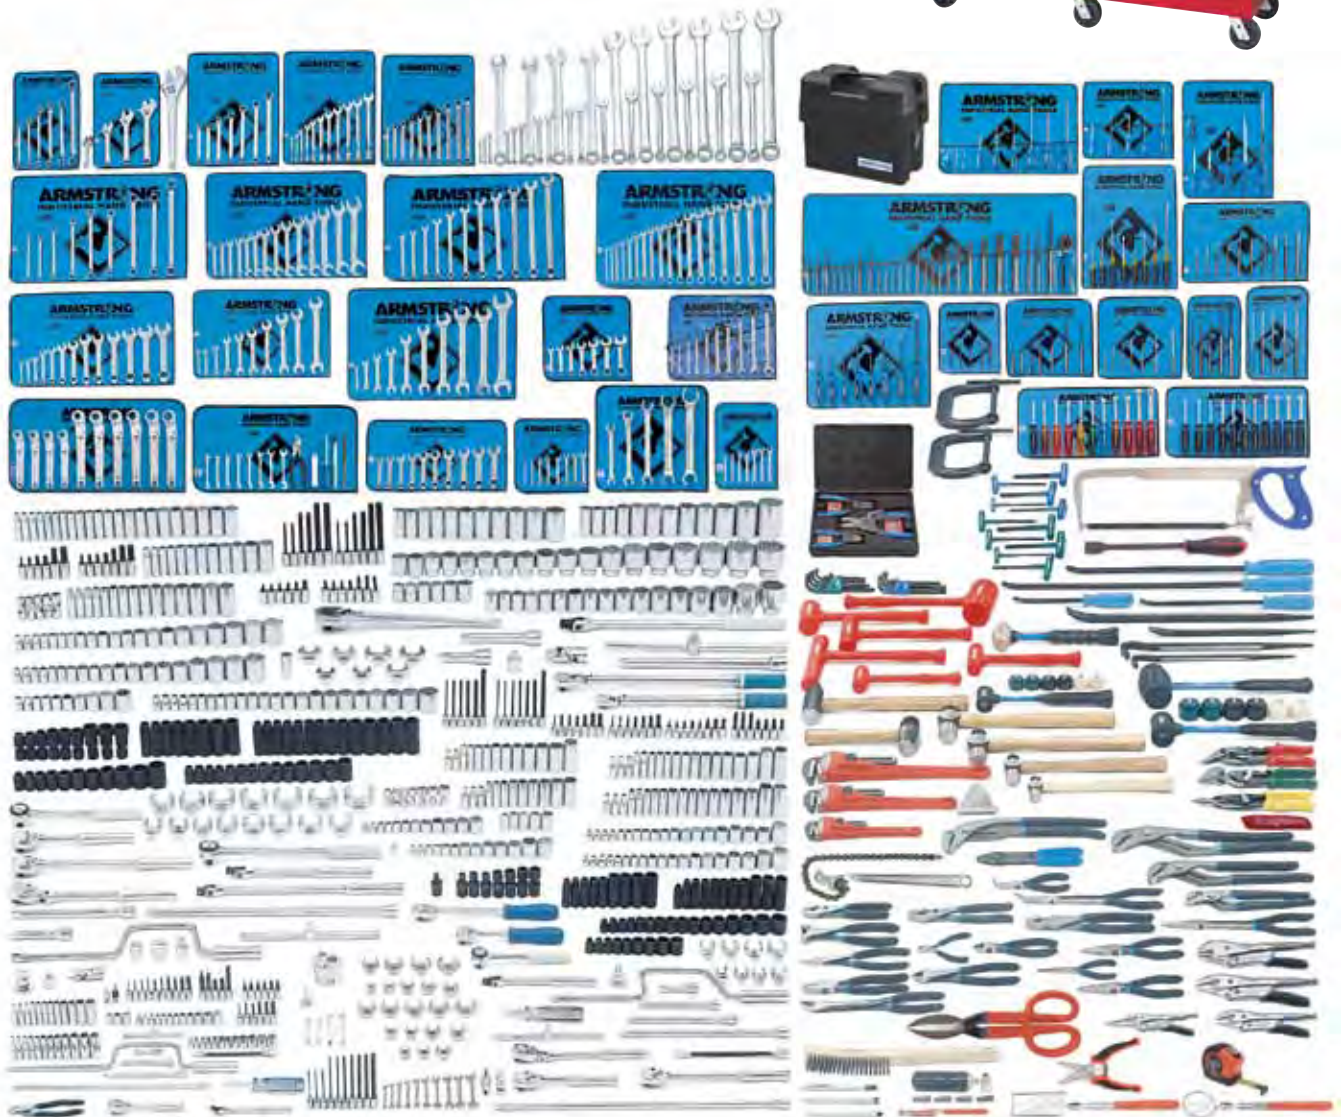

# ARMSTRONG® 1165 Pc. Ultimate Master Set

- May Order With or Without Tool Storage
- Fasteners from 1/8" to 2-3/8" and 2mm to 50mm
- 1/4", 3/8", 1/2", and 3/4" Drive Sockets and Drive Tools
- 607 Sockets
- 280 Wrenches
- 45 Screwdrivers
- 25 Pliers and Snips
- 23 Nutdrivers
- 185 Additional Tools

1 MASTER SETS

Cat. No.	UPC No.	Description	Product Weight
15-000	781412150001	1165 Pc. Ultimate Master Set with Industrial Series Chest and Cabinet	1985.00 lb
15-001*	781412150063	1165 Pc. Ultimate Master Set	1135.00 lb

\* Please Note: Most tools Armstrong branded. May include other leading Apex Tool Group brands.

Cat. No.	Description	Cat. No.	Description
16-790	74" 19 Drawer Triple Bay Roller Cabinet, Industrial Series - Red	15-001	1165 Pc. Ultimate Master Set
16-888	54" 12 Drawer Top Chest, Industrial Series - Red		