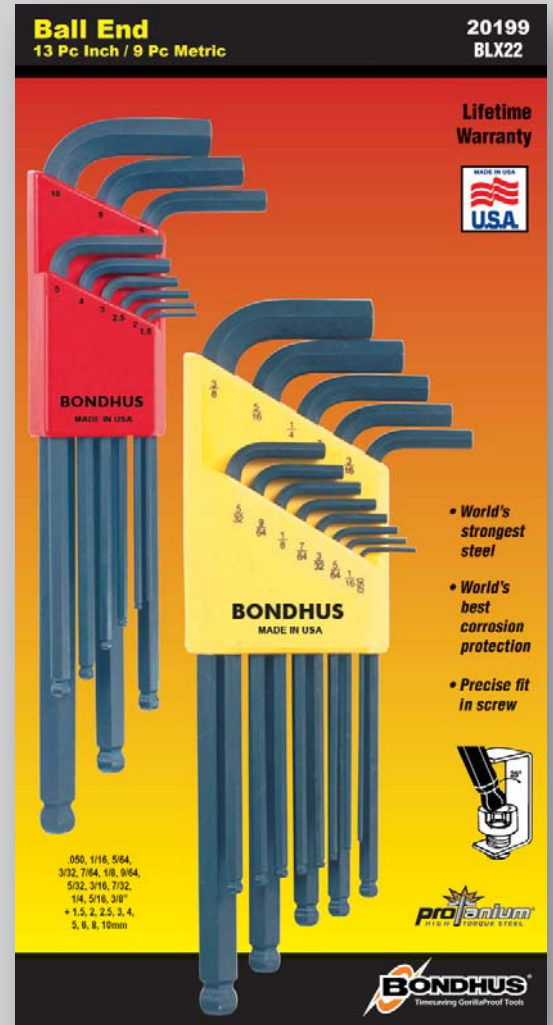

- Assembled from our most popular sets
- Multiple sets per package
- Tip selections include Ball End, TORX®, Hex End, and ProHold® Tip Ball End

### Color-Coded

- Inch
- Metric
- TORX®

High Torque Steel:

Up to 20% stronger, with more torque and twice the wear resistance of standard grades of steel.

### FINISH OPTIONS:

- ProGuard**  
DRY SURFACE TECHNOLOGY DST Corrosion-resistant finish:  
 Environmentally safe, provides better tool grip, resists solvents and is 5 times more corrosion resistant than competitor finishes.
- BriteGuard**  
FINISH Next generation chrome finish:  
 Traditional plated tool look with superior protection and durability.
- GoldGuard**  
FINISH Real 14 karat gold finish:  
 Superior protection and durability over traditional chrome and the look and shine of real gold.
- ColorGuard**  
FINISH Color-coded protective finish:  
 Durable color-coded finish for superior protection and easy tool identification.