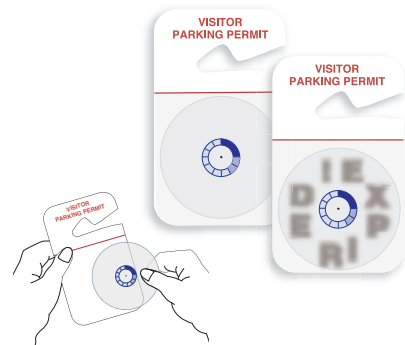

## Self-Expiring Parking Permits

- Temporary parking permits expire during the day by progressively revealing the letters E-X-P-I-R-E-D.
- Expiration process starts once the self-adhesive cover is applied