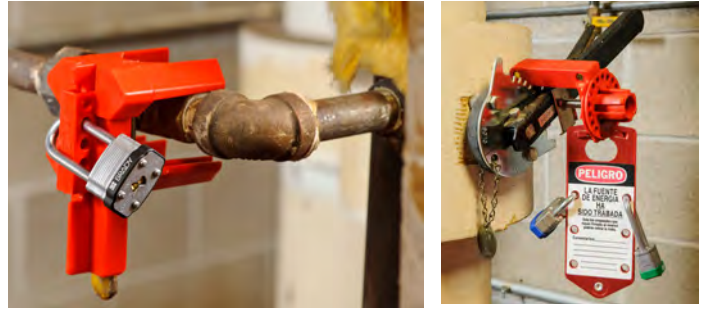

Standard Valve Lockout Kits

BradyID.com/lockouttagout

Standard Valve Lockout Kits

The valve lockout kits can be purchased with or without padlocks and tags. The padlocks included in these kits are keyed differently (each lock has its own unique key). For kits with keyed-alike padlocks (all locks can be opened with the same key), see the Personal Lockout Kits section.

Valve Lockout Pouch

- Components:
 - 1 - 1" to 6-1/2" Adjustable Gate Valve Lockout (64057)
 - 2 - 1/2" to 2-1/2" Small Ball Valve Lockout (BS07A)
 - 1 - Plug Valve Lockout for stem dia up to 7/8" (113231)
 - 1 - Plug Valve Lockout for stem dia 29/32" to 1-3/8 (113232)
 - 1 - Large Lockout Pouch (50979)
 - Optional: 2 - Keyed-different safety padlocks (99552) or steel padlocks (99500). And 2 heavy duty, re-usable lockout tags (65520) and nylon cable ties.

Catalog #	Description
99679	Valve Lockout Pouch Kit
99680	Kit w/2 Safety Padlocks & 2 Tags
99681	Kit w/2 Steel Padlocks & 2 Tags

Gate Valve Lockout Pouch

- Components:
 - 1 - 1" to 6-1/2" Adjustable Gate Valve Lockout (64057)
 - 1 - All Purpose Cable Lockout w/ 8" sheathed cable (50943)
 - 1 - Nylon Carrying Case (50979)
 - Optional: 2 - Keyed-different safety padlocks (99552) or steel padlocks (99500). And 2 heavy duty, re-usable lockout tags (65520) and nylon cable ties.