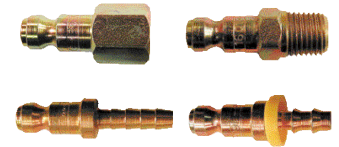

COUPLERS & CONNECTORS

Coilflow™ Automotive Tru-Flate Interchange

This series of couplers and connectors is engineered to interchange with the Automotive Tru-Flate interchange designs of other manufacturers. Standard packaging consists of 25 pieces per box or ten pieces per plastic bag.

1/4" Body Size COUPLERS (Type I6)

Thread & Barb Size	Female	Male	Hose Barb	Lock-On Hose Barb
1/8"	n/a	169*	n/a	n/a
1/4"	160**	162	163***	163L*
3/8"	161	165	166	166L*

*Items are only available in bags of ten.

For grip coupler, order **Model 160G. This specially designed raised knurled sleeve ensures a positive grip even with oily or gloved hands.

***For all brass coupler with stainless steel locking balls, order **Model 163B**.

1/4" Body Size CONNECTORS (Type I6)

Thread & Barb Size	Female	Male	Hose Barb	Lock-On Hose Barb
1/8"	n/a	1604	n/a	n/a
1/4"	1602*	1601****	1606	1606L
3/8"	1605	1603	1608	1608L

****For all brass connector, order **Model 1601B**.