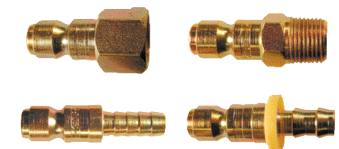

For grip coupler, order **Model 160G. This specially designed raised knurled sleeve ensures a positive grip even with oily or gloved hands.

***For all brass coupler with stainless steel locking balls, order **Model 163B**.

*Also available in five packs. See page 32 for information.

3/8" Body Size COUPLERS (Type 59)

Thread & Barb Size	Female	Male	Hose Barb	Lock-On Hose Barb
1/4"	592	593	n/a	n/a
3/8"	590	591	598	598L*

*Items are only available in bags of ten.

3/8" Body Size CONNECTORS (Type 59)

Thread & Barb Size	Female	Male	Hose Barb	Lock-On Hose Barb
1/4"	5904	5903	n/a	n/a
3/8"	5902	5901	5906	5906L*

*Items are only available in bags of ten.

1/2" Body Size CONNECTORS (Type I3)

Thread & Barb Size	Female	Male	Hose Barb	Lock-On Hose Barb
3/8"	1304	1303	n/a	n/a
1/2"	1302	1301	1308	n/a

For use with 12 Series Industrial Couplers (pg. 27)

Coilflow™ Lincoln Interchange

This series of couplers and connectors is engineered to interchange with the Lincoln interchange designs of other manufacturers. Standard packaging consists of 25 pieces per box or ten pieces per plastic bag.