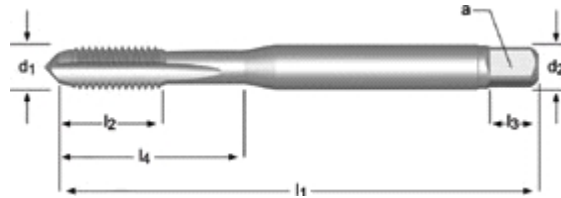

E242

MF Machine Tap Straight Flute

Supplied in HSS-E until new stock available

MF	P mm	l ₁ mm	l ₂ mm	d ₂ R mm	□ a mm	l ₃ mm	z		l ₄ mm	e-code	USD
8	1.00	90	18	8.0	6.2	9	3	7.0	35	E242M8X1.0	66.00
10	1.00	100	20	10.0	8.0	11	3	9.0	39	E242M10X1.0	78.20