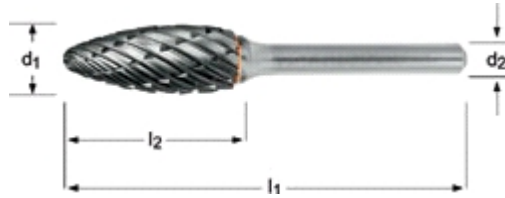

P715

Rotary Burr - Flame

Brazed

d_1 R mm	d_2 R _{h7} mm	l_2 mm	l_1 mm	e-code	USD
8.00	6	19	64	P7158.0X6.0	30.60
12.70	6	32	77	P71512.7X6.0	62.40