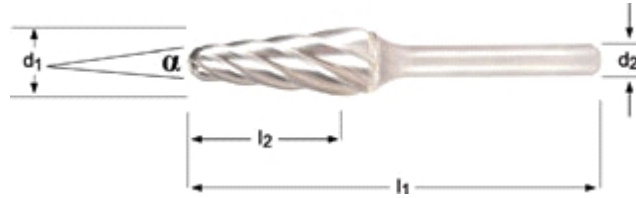

P721

Rotary Burr - Ball Nosed Cone

Brazed

d_1 R mm	d_2 Rh ₇ mm	l_2 mm	l_1 mm	A	e-code	USD
10.00	6	20	65	14°	P72110.0X6.0	37.30
9.60	6	30	76	14°	P7219.6X6.0	37.30
12.70	6	32	77	14°	P72112.7X6.0	45.55