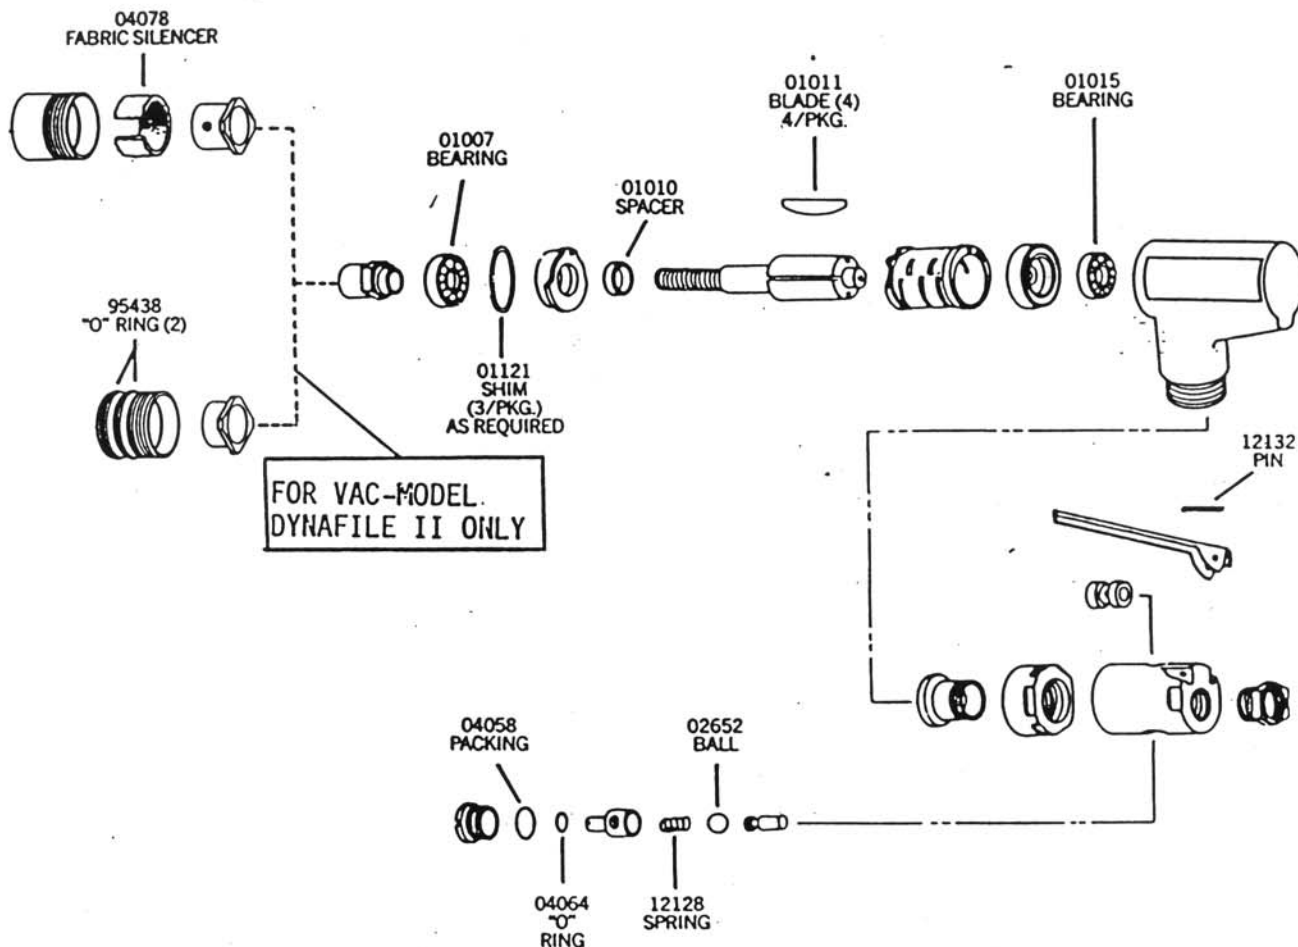

95603 Tune-Up Kit

8989 Sheridan Drive • Clarence, New York 14031-1490 • Phone: (716) 631-0100 • Fax: 716-631-2073

REFER TO APPROPRIATE PARTS PAGE FOR ADDITIONAL PARTS IDENTIFICATION