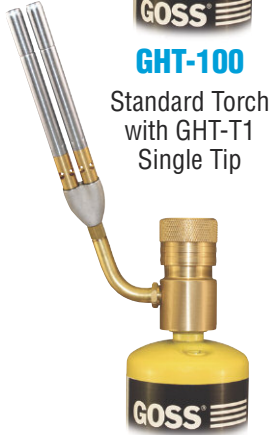

GOSS®

NEW **SwitchFire™**

Hand Torch System

INTERCHANGEABLE TIPS

- One Torch with Multiple Interchangeable Tip Options
- Hot Turbine Flame for Fast Soldering & Brazing
- Durable Construction
- Adjustable Brass Regulator

**Regulator Arm Swivels 360°
Uses MAP-Pro™ Propylene
or Propane Fuel Gas**

Cylinders not included.

With the SwitchFire™ torch system you can quickly switch tips to obtain the best flame for your soldering or brazing jobs. The quality brass regulator and tips are made for rugged use and engineered for performance.

All Tips Swivel 360°

GHT-100

Standard Torch with GHT-T1 Single Tip

Available with Push Button Piezo Lighter

GHT-100L

Piezo Lighter Torch with GHT-TL Tip

GHT-200

Torch with GHT-T2 Twin Tip

GHT-K12

Torch Kit

Switch your performance with multiple interchangeable tips.

- Interchangeable Tips
- Hot Turbine Flame
- Uses MAP-Pro™ Propylene or Propane Fuel Gas (CGA 600 Cylinder Connection)
- Filtered Orifice to Prevent Clogging
- Cylinders Not Included