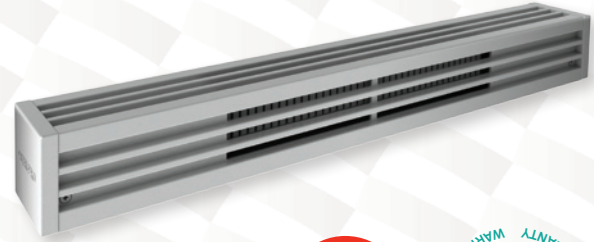

# MINI ARCHITECTURAL BASEBOARD

ALUMINUM - AALUX2 SERIES

## STYLE AND DURABILITY AT YOUR FEET

Here is a mini architectural baseboard you will not soon forget: the AALUX2 from the ALUX™ series, designed to be installed below large windows, patio doors or bay windows. In addition to not cluttering the room, it controls cold air infiltration and condensation due to its ability to act as a hot air curtain. Its unique style and aluminum extrusion not only make it durable but also ensures it complements any room.

**EXTRUDED ALUMINUM FRONT COVER  
WITH A UNIQUE AND LUXURIOUS DESIGN**

**EXTREMELY SOLID, IMPACT AND RUST RESISTANT**

**NEW STYLISH WHITE SATIN FINISH**

**NO CONDENSATION BUILD-UP**

ELIMINATES ANY CONDENSATION BUILD-UP

### ELEMENT

single tubular, stainless steel sheathed element with boxed aluminum fins for improved heat dissipation; the element is securely fastened at its center, floating in nylon sleeves at each end, eliminating expansion and contraction noises