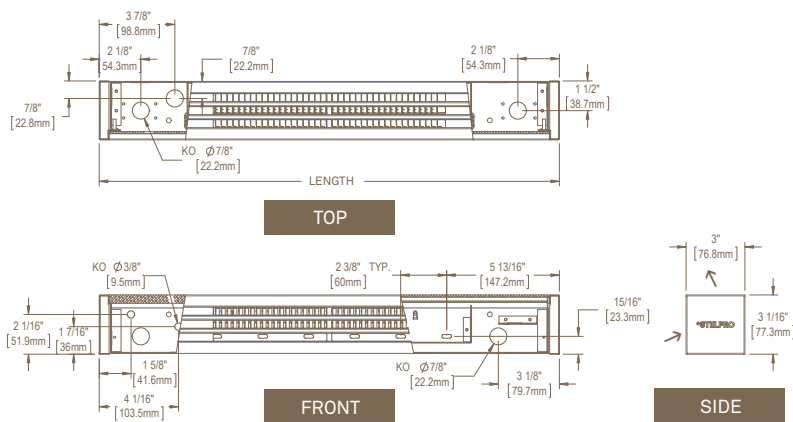

Add W for white, SW for soft white or CA for anodized aluminum (finish) (see www.stelpro.com/en-US/orora for optional colors and contact your °STELPRO representative for more information)
--- not available

TECHNICAL DRAWINGS

FC-AALUX2_NOPRIOE_0317