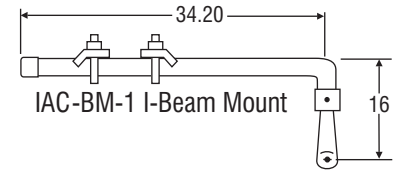

Safety Cable
(Included with overhead mounted fans.)

I-2030 AP Pedestal

AMFW30K Wheel Kit
(Solid base only.)

60" to 96" Adjustable

C-2030W Wall/Ceiling Mount

IAC-WB Wall Mount

C2030S

26" A786B-1 Base or 32" A786B-2 Base

I-2030B Base

IAC-BM-1 I-Beam Mount

Model	24" Fan		30" Fan		C	D	E
	A	B	A	B			
C-1A 3 SP Motor	6-1/4	26.9	5.25	33.39	5.12	2.95	1.58
O-3B 3 SP Osc. Motor	6-1/4	26.9	5.25	33.39	11.22	3.15	47.78

FEATURES

- 5 Mounting Options
- Guard Meets OSHA Standards
- 115V, 60 Hz, 1 Phase, 3 Speed Ball Bearing Motors
- Three Conductor Supply Cord/Plug
- 3 Year Warranty
- UL/ CUL Listed
- All Stocked