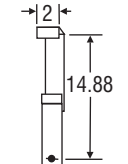

Safety Cable
(Included with overhead mounted fans.)

I-2030 AP Pedestal

AMFW30K Wheel Kit
(Solid base only.)

60" to 96" Adjustable

C-2030W Wall/Ceiling Mount

IAC-WB Wall Mount

C2030S

26" A786B-1 Base or 32" A786B-2 Base