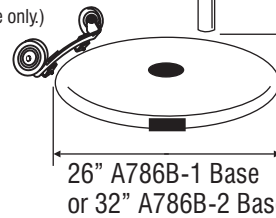

Safety Cable
(Included with overhead mounted fans.)

I-2030 AP Pedestal

AMFW30K Wheel Kit
(Solid base only.)

60" to 96" Adjustable

C-2030W Wall/Ceiling Mount

IAC-WB Wall Mount

C2030S

26" A786B-1 Base or 32" A786B-2 Base