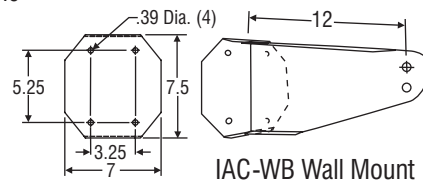

Safety Cable
(Included with overhead mounted fans.)

I-2030 AP Pedestal

AMFW30K Wheel Kit
(Solid base only.)

60" to 96" Adjustable

C-2030W Wall/Ceiling Mount

IAC-WB Wall Mount

C2030S

26" A786B-1 Base or 32" A786B-2 Base