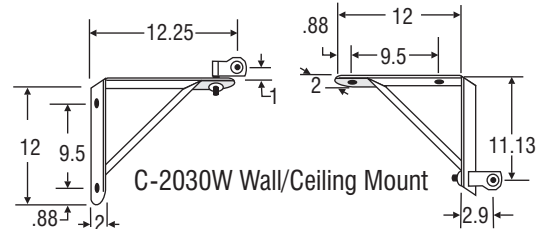

Commercial Air Circulators-115 Volt

Oscillating/Non-Oscillating

C-1A 3SP Totally Enclosed Non-Oscillating Motor with 15' Three Conductor Supply Cord and Plug

O-3B 3SP Totally Enclosed Oscillating Motor with 15' Three Conductor Supply Cord and Plug

Safety Cable
(Included with overhead mounted fans.)

I-2030 AP Pedestal

AMFW30K Wheel Kit
(Solid base only.)

60" to 96" Adjustable

C-2030W Wall/Ceiling Mount

IAC-WB Wall Mount

C2030S

26" A786B-1 Base or 32" A786B-2 Base

I-2030B Base

IAC-BM-1 I-Beam Mount

Model	24" Fan		30" Fan		C	D	E
	A	B	A	B			
C-1A 3 SP Motor	6-1/4	26.9	5.25	33.39	5.12	2.95	1.58
O-3B 3 SP Osc. Motor	6-1/4	26.9	5.25	33.39	11.22	3.15	47.78

FEATURES

- 5 Mounting Options
- Guard Meets OSHA Standards
- 115V, 60 Hz, 1 Phase, 3 Speed Ball Bearing Motors
- Three Conductor Supply Cord/Plug
- 3 Year Warranty
- UL/ CUL Listed
- All Stocked