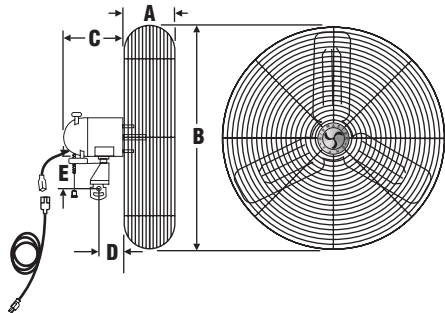

Commercial Air Circulators-115 Volt

Oscillating/Non-Oscillating

C-1A 3SP Totally Enclosed Non-Oscillating Motor with 15' Three Conductor Supply Cord and Plug

O-3B 3SP Totally Enclosed Oscillating Motor with 15' Three Conductor Supply Cord and Plug

Safety Cable
(Included with overhead mounted fans.)

I-2030 AP Pedestal

AMFW30K Wheel Kit
(Solid base only.)

60" to 96" Adjustable

C-2030W Wall/Ceiling Mount

IAC-WB Wall Mount

C2030S

26" A786B-1 Base or 32" A786B-2 Base