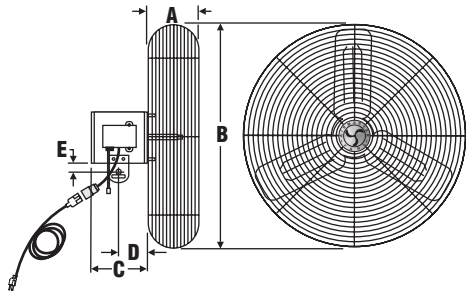

Commercial Air Circulators-115 Volt

Oscillating/Non-Oscillating

C-1A 3SP Totally Enclosed Non-Oscillating Motor with 15' Three Conductor Supply Cord and Plug

O-3B 3SP Totally Enclosed Oscillating Motor with 15' Three Conductor Supply Cord and Plug

Safety Cable
(Included with overhead mounted fans.)

I-2030 AP Pedestal

AMFW30K Wheel Kit
(Solid base only.)

60" to 96" Adjustable

C-2030W Wall/Ceiling Mount

IAC-WB Wall Mount

C2030S

26" A786B-1 Base or 32" A786B-2 Base