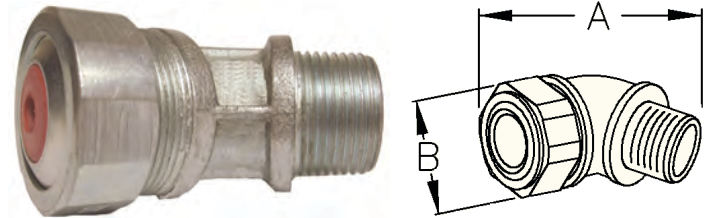

CORD GRIP FITTINGS

Color-Coded 45° Cord Grip Strain Relief Connectors

Applications

To secure and seal cords or cables entering enclosures or raceways

Features

- Neoprene grommet for a moisture proof seal
- Simple installation, cord can be installed without disassembly of the fitting
- Liquidtight/Oiltight/Raintight
- Suitable for NEMA 4 enclosures and other wet locations
- Male tapered thread NPT
- Colored grommet allows for easy identification
- RoHS compliant

Standard Materials

Malleable iron body & gland nut
Neoprene grommet

Standard Finish

Zinc plated body, gland nut

Applicable Third Party Standards

- UL Standard: 514B
- Fed. Spec. W-F-406E
- UL Listed File # E240397

CATALOG NUMBER	TRADE SIZE	COLOR CODE	CABLE RANGE		INNER PACK	MASTER PACK	WEIGHT PER C
			MIN.	MAX.			
CG50-25045KON	1/2"	Red	0.15	0.25	25	100	27.1
CG50-35045KON	1/2"	White	0.25	0.35	25	100	26.9
CG50-45045KON	1/2"	Blue	0.35	0.45	25	100	27.0
CG50-56045KON	1/2"	Green	0.45	0.56	25	100	26.3
CG50-65045KON	1/2"	Brown	0.55	0.65	25	100	26.2
CG75-25045KON	3/4"	Red	0.15	0.25	10	50	42.0
CG75-35045KON	3/4"	White	0.25	0.35	10	50	42.5
CG75-45045KON	3/4"	Blue	0.35	0.45	10	50	41.8
CG75-56045KON	3/4"	Green	0.45	0.56	10	50	41.8
CG75-65045KON	3/4"	Brown	0.55	0.65	10	50	41.2
CG75-75045KON	3/4"	Yellow	0.65	0.75	10	50	37.6
CG75-85045KON	3/4"	Purple	0.75	0.85	10	50	37.2
CG100-56045KON	1"	Green	0.45	0.56	–	25	55.1
CG100-65045KON	1"	Brown	0.55	0.65	–	25	55.6
CG100-75045KON	1"	Yellow	0.65	0.75	–	25	54.4
CG100-85045KON	1"	Purple	0.75	0.85	–	25	53.8
CG100-95045KON	1"	Gray	0.85	0.95	–	25	63.1
CG100-105045KON	1"	Black	0.95	1.05	–	25	62.1
CG125-85045KON	1-1/4"	Purple	0.75	0.85	–	25	77.9
CG125-95045KON	1-1/4"	Gray	0.85	0.95	–	25	77.8
CG125-105045KON	1-1/4"	Black	0.95	1.05	–	25	78.8
CG125-115045KON	1-1/4"	Orange	1.05	1.15	–	25	77.9
CG125-125045KON	1-1/4"	Red	1.15	1.25	–	25	75.7
CG125-137545KON	1-1/4"	White	1.25	1.375	–	25	75.9
CG150-105045KON	1-1/2"	Black	0.95	1.05	–	25	96.6
CG150-115045KON	1-1/2"	Orange	1.05	1.15	–	25	95.6
CG150-125045KON	1-1/2"	Red	1.15	1.25	–	25	95.3
CG150-137545KON	1-1/2"	White	1.25	1.375	–	25	94.8

This chart is intended for use as a guide only. Whenever possible, exact cord dimensions should be used. Konkore Fittings™ assumes no liability for errors, omissions or dimensional changes which may result from changes in design, material or the manufacturing process and which may affect cord and fitting compatibility.