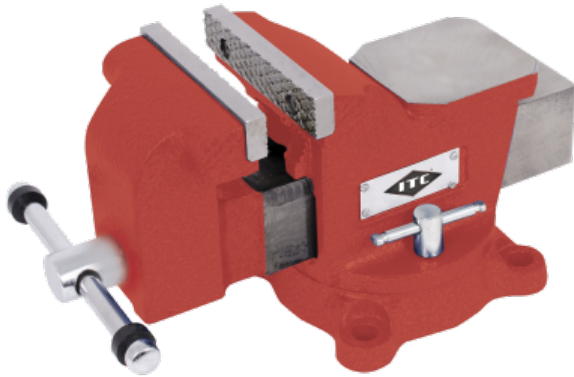

WISE - SWIVEL BASE - MECHANIC'S - 4"

Product # 024724 | Model # ISVL-4

- Lightweight vise precision cast from 30,000 psi tensile strength iron
- Precision machined hardened steel jaws
- Built-in pipe jaws
- Large machined anvil
- 360° swivel base with dual lock down handles

TECHNICAL SPECIFICATIONS

Max. Opening	3"
Jaw Width	4"
Throat Depth	2-3/16"