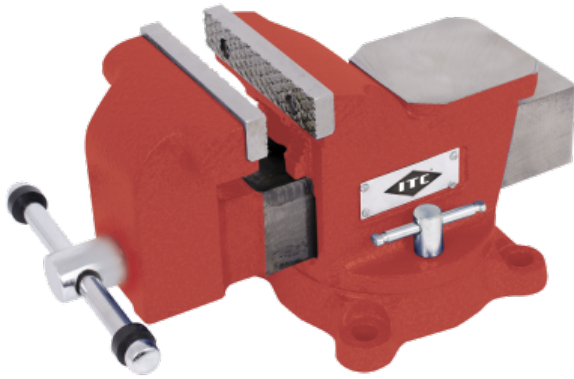

# WISE - SWIVEL BASE - MECHANIC'S - 8"

Product # 024728 | Model # ISVL-8

- Lightweight vise precision cast from 30,000 psi tensile strength iron
- Precision machined hardened steel jaws
- Built-in pipe jaws
- Large machined anvil
- 360° swivel base with dual lock down handles

## TECHNICAL SPECIFICATIONS

Max. Opening 6"

Jaw Width 8"

Throat Depth 3-1/2"