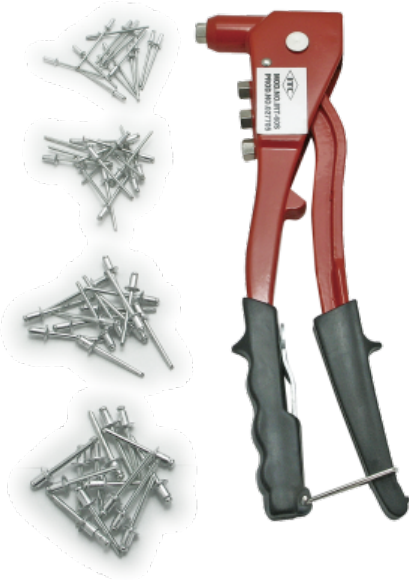

ITC - HAND RIVETER SET

Product # 027705 | Model # IRT-60

- Aluminum die-cast body
- Chrome Molybdenum alloy steel jaw