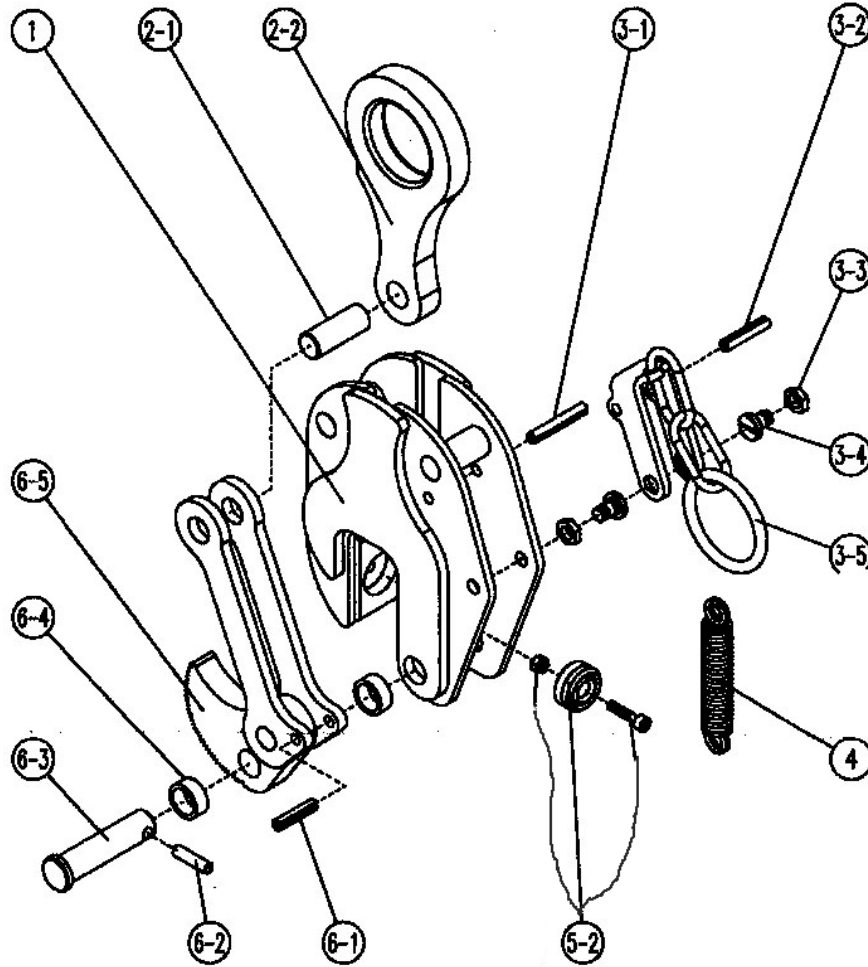

Sumo Plate Clamps SPC 100,200,300,Product #109302,4,5

REF	DESCRIPTION	TONNAGE 1TON 109302 PART NUMBER	TONNAGE 2 TON 109304 PART NUMBER	TONNAGE 3 TON 109305 PART NUMBER
1	SVPC BODY N/A	PWC-SPC-1010	PWC-SPC-2010	PWC-SPC-3010
2-1	SVPC SHACKLE AXLE	PWC-SPC-1021	PWC-SPC-2021	PWC-SPC-3021
2-2	SVPC SHACKLE	PWC-SPC-1022	PWC-SPC-2022	PWC-SPC-3022
3-1	SVPC BODY ROLL PIN	PWC-SPC-1031	PWC-SPC-2031	PWC-SPC-3031
3-2	SVPC LOCK LEVER ROLL PIN	PWC-SPC-1032	PWC-SPC-2032	PWC-SPC-3032
3-3	SVPC SCREW NUTS	PWC-SPC-1033	PWC-SPC-2033	PWC-SPC-3033
3-4	SVPC SCREW BOLTS	PWC-SPC-1034	PWC-SPC-2034	PWC-SPC-3034
3-5	SVPC LOCK LEVER RING	PWC-SPC-1035	PWC-SPC-2035	PWC-SPC-3035
4	SVPC SPRING	PWC-SPC-1040	PWC-SPC-2040	PWC-SPC-3040
5-2	SVPC JAW/ASS	PWC-SPC100-2	PWC-SPC200-2	PWC-SPC300-2
6-1	SVPC CAM PIN	PWC-SPC-1061	PWC-SPC-2061	PWC-SPC-3061
6-2	SVPC CAM AXLE PIN	PWC-SPC-1062	PWC-SPC-2062	PWC-SPC-3062
6-3	SVPC CAM AXLE	PWC-SPC-1063	PWC-SPC-2063	PWC-SPC-3063
6-4	SVPC WASHERS	PWC-SPC-1064	PWC-SPC-2064	
6-5	SVPC CAM ASSY	PWC-SPC100-1	PWC-SPC200-1	PWC-SPC300-1