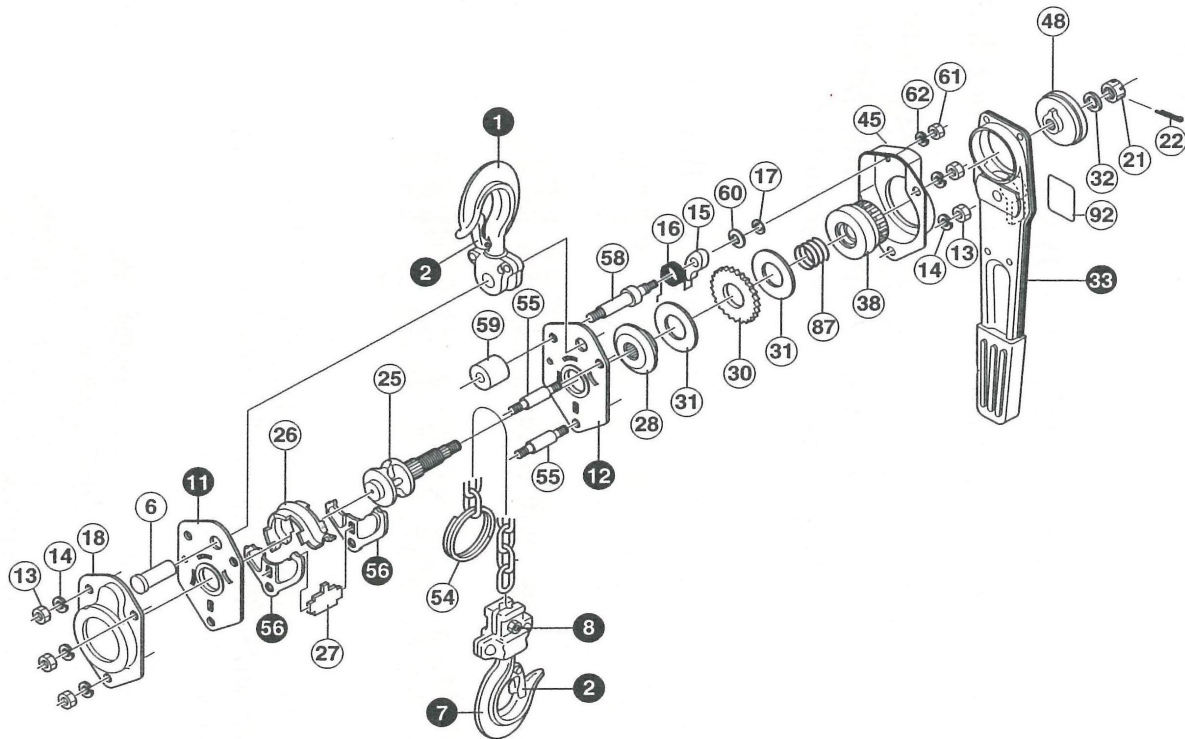

JET MINI MITE II LEVER CHAIN HOIST PRODUCT 110904

REF	PART NUMBER	DESCRIPTION	REQ	REF	PART NUMBER	DESCRIPTION	REQ
1	PEL-MM50-1	TOP HOOK	1	27	PEL-MM50-27	CHAIN STRIPPER	1
2	PEL-MM80-2	SAFETY LATCH	2	28	PEL-MM50-28	DISC HUB	1
6	PELMM75105	TOP HOOK PIN	1	30	PEL-MM50-30	RATCHET WHEEL	1
7	PEL-MM50-7	BOTTOM HOOK ASSY	1	31	PEL-MM50-31	FRICTION DISC	2
8	PEL90-604A	CHAIN STOP BOLT	1	32	PEL-MM50-32	WASHER	1
11	PEL-MM50-11	GEAR SIDE PLATE	1	33	PEL-MM50-33	LEVER ASSY	1
12	PEL-MM50-12	LEVER SIDE PLATE	1	38	PEL-MM50-38	FEED GEAR	1
13	PEL-MM50-13	HEX NUT	4	45	PEL-MM50-45	BRAKE COVER	1
14	PEL-MM50-14	SPRING WASHER	4	48	PEL-MM50-48	LEVER SETTER	1
15	PEL-MM50-15	RATCHET	1	54	PEL-MM50-54	CHAIN STOPPER	1
16	PEL-MM50-16	RATCHET SPRING	1	55	PEL-MM50-55	STAY BOLT	4
17	PEL-MM50-17	E RING	1	56	PEL-MM50-56	CHAIN LEADER	2
18	PEL-MM50-18	GEAR COVER ASSY	1	58	PEL-MM50-58	RATCHET PIN	1
20		WASHER	1	59	PEL-MM50-59	STAY PIPE	1
21	PEL-MM50-21	HEX NUT	1	61	PEL-MM50-61	HEX NUT	4
22	PEL-MM50-22	COTTER PIN	1	62	PEL-MM50-62	WASHER	4
25	PEL-MM50-25	LOAD SHEAVE	1	87	PEL-MM50-87	SPRING	1
26	PEL-MM50-26	CHAIN GUIDE ASSY	1	92	PEL-MM50-92	NAME PLATE	1