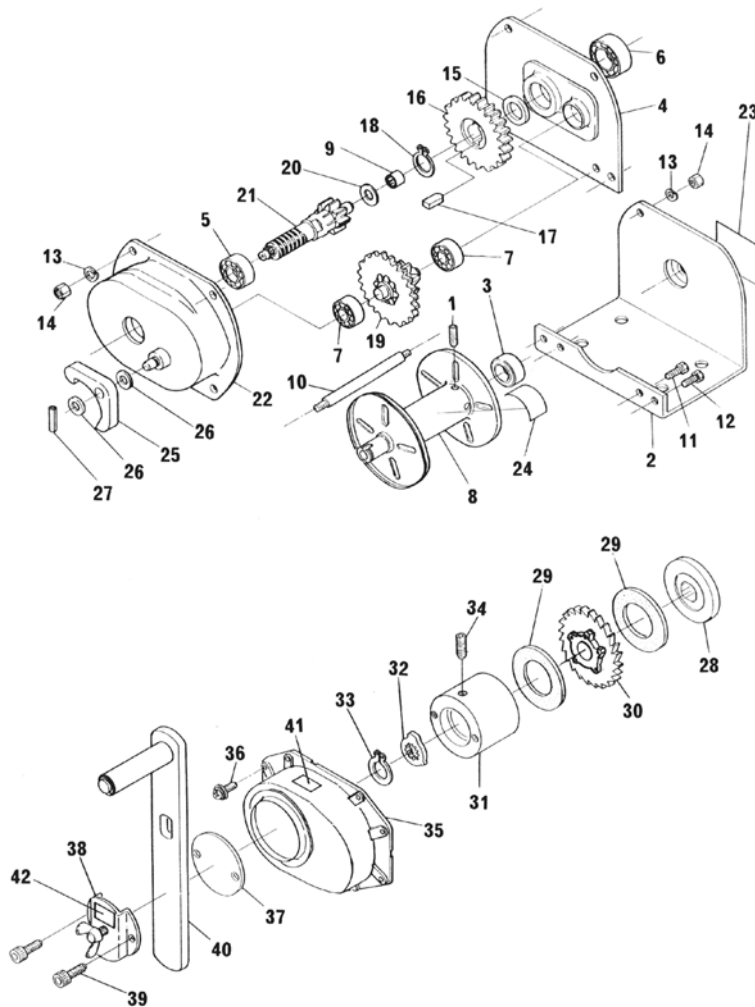

JET INDUSTRIAL WINCHES PRODUCT # 113264

REF	PART	DESCRIPTION	REQ	REF	PART	DESCRIPTION	REQ
1	PFS-IWF10001001	RETAINER BOLT M8X40	1	22	PFS-IWF10001017	GEAR COVER ASSY	1
2	PFS-IWF10001002	CASING A ASSY	1	23	PFS-IWF10001035	IDENTIFICATION PLATE	1
3	PFS-BB6205ZZ	BALL BRG USE: PB6205-2Z	1	24	PFS-IWF100136	ROTATION INDICATOR	1
4	PFS-IWF10001004	CASING B ASSY	1	25	PFS-IWF100118	BRAKE PAWL	1
5	PFS-BB6005Z	BALL BRG USE: PB6005-2Z	1	26	PFS-IWF100119	WASHER (2) 16X25X1.2	2
6	PFS-BB6206Z	BALL BRG USE: PB6206-2Z	1	27	PFS-IWF100120	SPRING PIN 4X25	1
7	PFS-BB6203	BALL BRG USE: PB6203-2Z	2	28	PFS-IWF100122	DISC HUB	1
8	PFS-IWF10001007	DRUM ASSY	1	29	PFS-IWF100123	BRAKE DISC (2)	2
9	PFS-IWF10001008	NEEDLE BEARING	1	30	PFS-IWF100124	RATCHET DISC ASSY	1
10	PFS-IWF10001009	STAY BOLT	1	31	PFS-IWF100125	RATCHET	1
11	PFS-TS1490041	HEX CAP BOLT (2) M8X25	2	32	PFS-IWF100126	RATCHET STOPPER	1
12	PFS-TS1490031	HEX CAP BOLT (3) M8X20	3	33	PFS-IWF100127	CLAMP	1
13	PFS-TS155108	LOCK WASHER (7) M8	7	34	PFS-IWF100128	BALL PLUNGER	1
14	PFS-TS154006	HEX NUT (7) M8	7	35	PFS-IWF100129	BRAKE COVER ASSY	1
15	PFS-IWF10001010	WASHER 30.7X42.7X5	1	36	PFS-IWF100130	P/HD/SCR W/WSR (8)	1
16	PFS-IWF10001011	SPUR GEAR C	1	37	PFS-IWF100131	BRAKE COVER LID	1
17	PFS-IWF10001012	KEY 8X7X15.7	1	38	PFS-IWF100132	HANDLE RETER ASSY	1
18	PFS-IWF10001013	CLAMP	1	39	PFS-IWF100133	BOLT (2) M6X18	2
19	PFS-IWF10001014	PINION B ASSY	1	40	PFS-IWF300334	HANDLE ASSY	1
20	PFS-IWF10001015	THRUST WASHER	1	41	PFS-IWF100137	WINDING INDICATOR	1
21	PFS-IWF10001016	PINION	1	42	PFS-IWF100138	FREE WHEELING LABEL	1