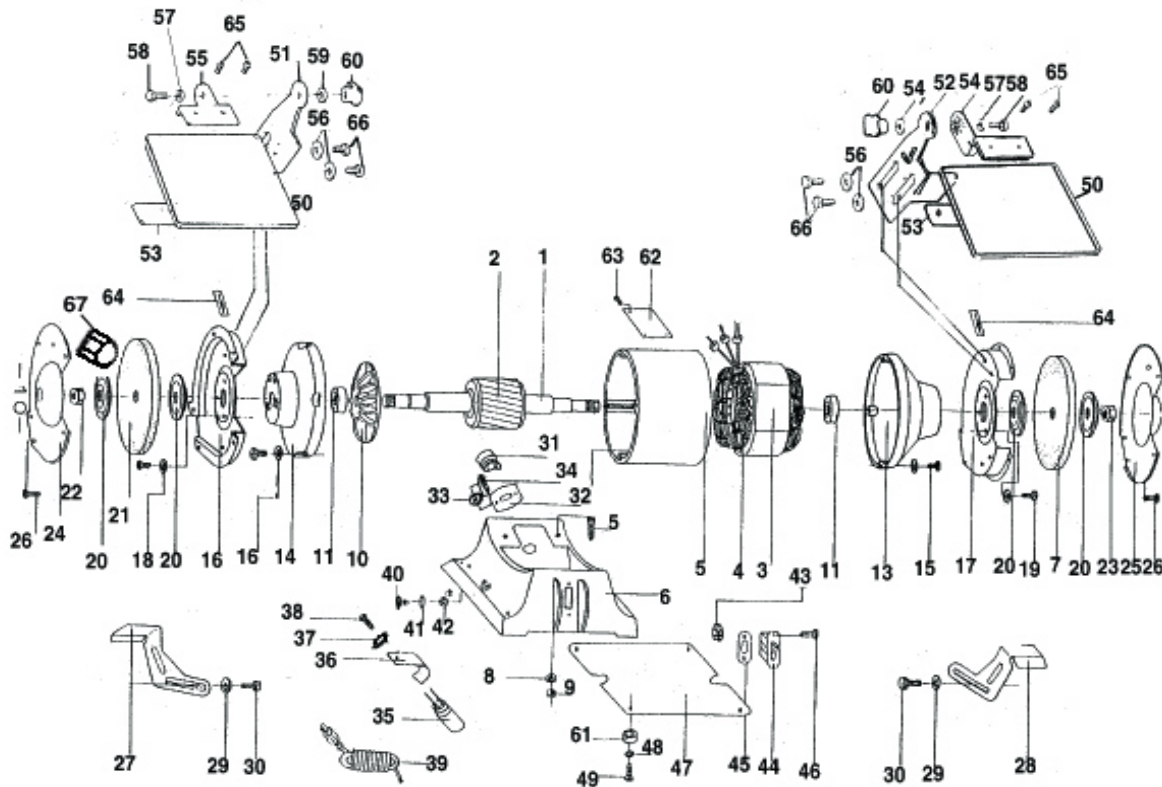

# JET 6" AND 8" BENCH GRINDERS PRODUCT # 240153,240154

REF	PART NUMBER	PART NUMBER	DESCRIPTION	REQ
11	PB6202-2Z	PB6202-2Z	JET BENCH GRINDER BALL BEARING	2
12	PDN-BGC6-12	PDN-BGC8-12	JET BENCH GRINDER AL COVER L.H.	1
13	PDN-BGC6-13	PDN-BGC8-13	JET BENCH GRINDER AL COVER R.H.	1
16	PDN-BGC6-16	PDN-BGC8-16	JET BENCH GRINDER WHEEL GUARD INNER L.H.	1
17	PDN-BGC6-17	PDN-BGC8-17	JET BENCH GRINDER WHEEL GUARD INNER R.H.	1
20	PDN-BGC6-20	PDN-BGC8-20	JET BENCH GRINDER WHEEL WASHER	1
22	PDN-BGC6-22	PDN-BGC8-22	JET BENCH GRINDER NUT L.H.	1
23	PDN-BGC6-23	PDN-BGC8-23	JET BENCH GRINDER NUT R.H.	1
24	PDN-BGC6-24	PDN-BGC8-24	JET BENCH GRINDER WHEEL GUARD OUTER L.H.	1
25	PDN-BGC6-25	PDN-BGC8-25	JET BENCH GRINDER WHEEL GUARD OUTER R.H.	1
27	PDN-BGC6-27	PDN-BGC8-27	JET BENCH GRINDER TOOL REST L.H.	1
28	PDN-BGC6-28	PDN-BGC8-28	JET BENCH GRINDER TOOL REST R.H.	1
29	PDN-BGC6-29	PDN-BGC8-29	JET BENCH GRINDER WASHER	2
30	PDN-BGC6-30	PDN-BGC8-30	JET BENCH GRINDER HEX SCREW	2
35	PDN-BGC6-35	PDN-BGC8-35	JET BENCH GRINDER START CAPACITOR	1
44	PDN-BGC6-44	PDN-BGC8-44	JET BENCH GRINDER SWITCH	1
45	PDN-BGC6-45	PDN-BGC8-45	JET BENCH GRINDER SWITCH PLATE	1
46	PDN-BGC6-46	PDN-BGC8-46	JET BENCH GRINDER SCREW	2
48	PDN-BGC6-48	PDN-BGC8-48	JET BENCH GRINDER WASHER	4
49	PDN-BGC6-49	PDN-BGC8-49	JET BENCH GRINDER SCREW	4
61	PDN-BGC6-61	PDN-BGC8-61	JET BENCH GRINDER RUBBER FOOT	4
67	PDN-BGC8-67	PDN-BGC8-67	JET BENCH GRINDER BUSHING	2
**	PDN-BGC6-EYESHIELD KIT	PDN-BGC8-EYESHIELD KIT	JET BENCH GRINDER EYE SHIELD KIT	1

RE ITEMS IN EYESHIELD KIT 50,51,52,53,54,55,56,57,58,59,60,65,66-ITEMS NOT LISTED ARE NOT AVAILABLE