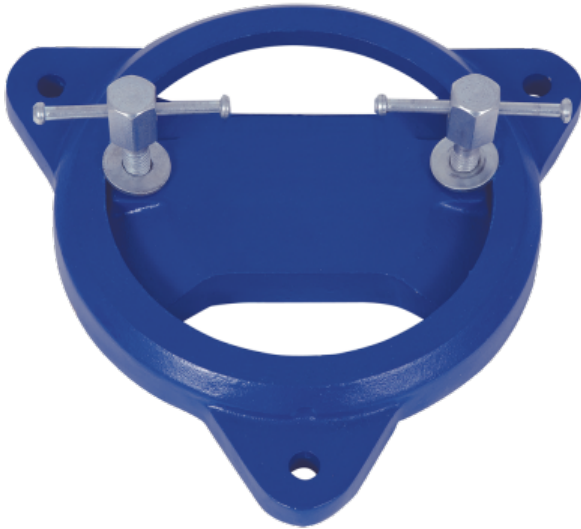

# SWIVEL BASE FOR SG IRON BENCH VISE - 5"

Product # 320317 | Model #

- Swivel base converts standard JVSG vises to swivel operation for added versatility
- Powerful dual locking handles keep vise in place
- Made of the same SG ductile cast iron as the vise for maximum strength

## TECHNICAL SPECIFICATIONS

Product Weight 9.9 lb (4.45 kg)