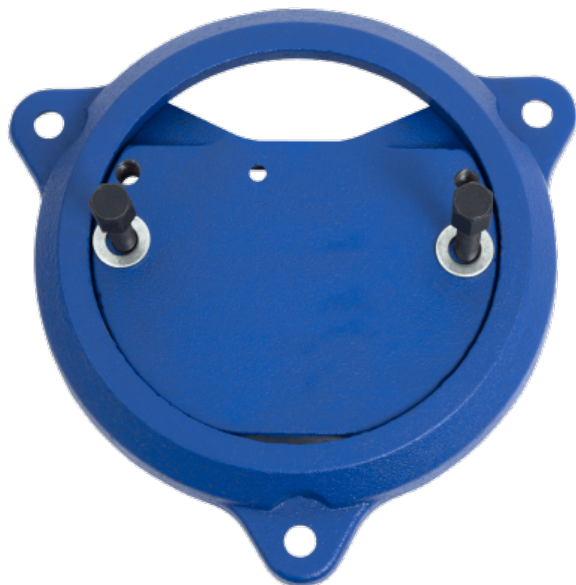

SWIVEL BASE FOR JBPV BENCH VISE 4"

Product # 320362 | Model #

- 30,000psi tensile strength 360° base
- Dual lock down bolts are stronger than T handles
- Provides ultimate versatility for your heavy duty JBPV vise
- Fits model: 4" British Pattern Bench Vise - Heavy Duty (320332)