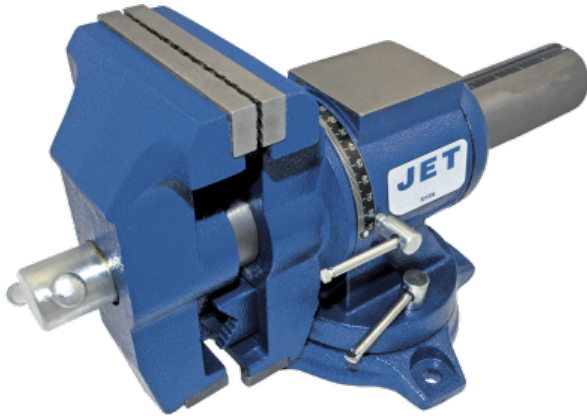

WISE - MULTI-PURPOSE - MPV SERIES - 5"

Product # 321336 | Model # MPV-125S

- Class 30 iron, 30,000 lb tensile strength castings
- Rotating jaws can be locked at any angle
- Precision machined heavy duty steel jaws (replaceable)
- Index scale allows accurate adjustment of jaw angle
- 360° swivel base with dual lock down handles

TECHNICAL SPECIFICATIONS

Max. Opening 4-11/16"

Throat Depth 3"