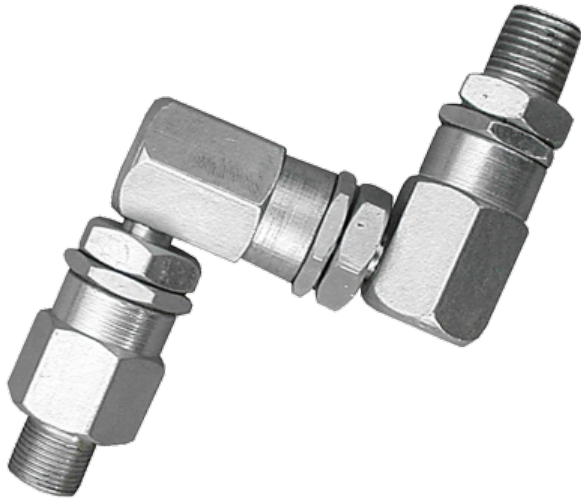

# GREASE PUMP ACCESSORY - 360° SWIVEL - 1/4"(M) X 1/2"-27(M)

Product # 350391 | Model # JAGP-SW

- JET carries a complete line of manual lubrication products including grease guns, grease pumps, hand and rotary pumps, couplers, nipples and accessories
- 1/4"(M) x 1/2"-27(M)
- Installed between the delivery hose and grease control valve allowing greater mobility and control of the grease control valve
- Heavy duty steel construction with ball bearings for smooth operation and unrestricted movement
- Swivel joints are hardened for durability and greater wear resistance