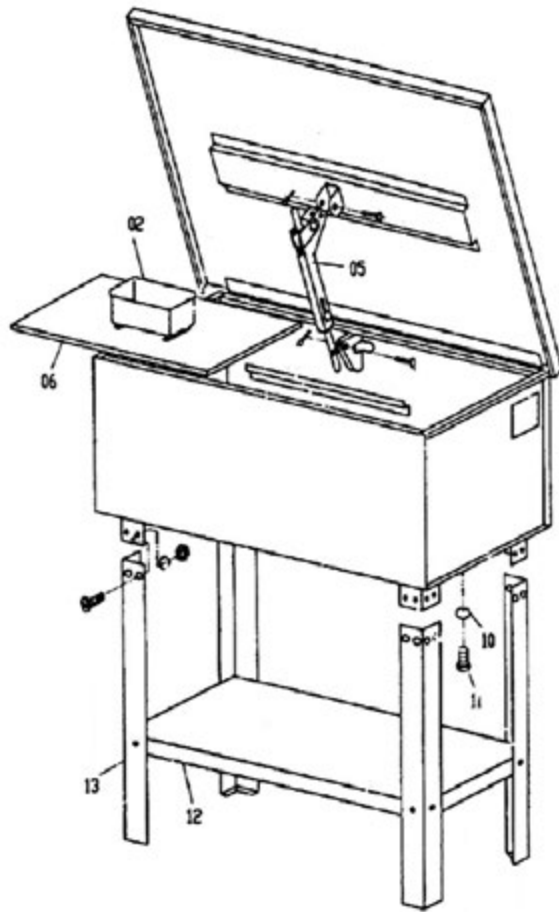

# JPW-40 40 GALLON PARTS WASHER # 355008

REF	PART NUMBER	DESCRIPTION
02	PCN-JPW40-02	WORK BASKET
05	PCN-JPW40-05	SAFETY LEVER ARM
06	PCN-JPW40-06	WORK SHELF
10	PCN-JPW40-10	O-RING
11	PCN-JPW40-11	PLUG
12	PCN-JPW40-12	SHELF
13	PCN-JPW40-13	LEG
19	PCN-JPW40-19	CABLE&PLUG
21	PCN-JPW40-21	FILTER SCREEN
22	PCN-JPW40-22	SWITCH
24	PCN-JPW40-24	FLEXIBLE PIPE
26	PCN-JPW40-26	PUMP
28	PCN-JPW40-28	FILTER COVER
30	PCN-JPW40-30	ELBOW
32	PCN-JPW40-32	SPIGOT
PA	PCN-JPW40-PA	COMPLETE PUMP KIT
HDW	PCN-JPW40-HDW	HARDWARE KIT