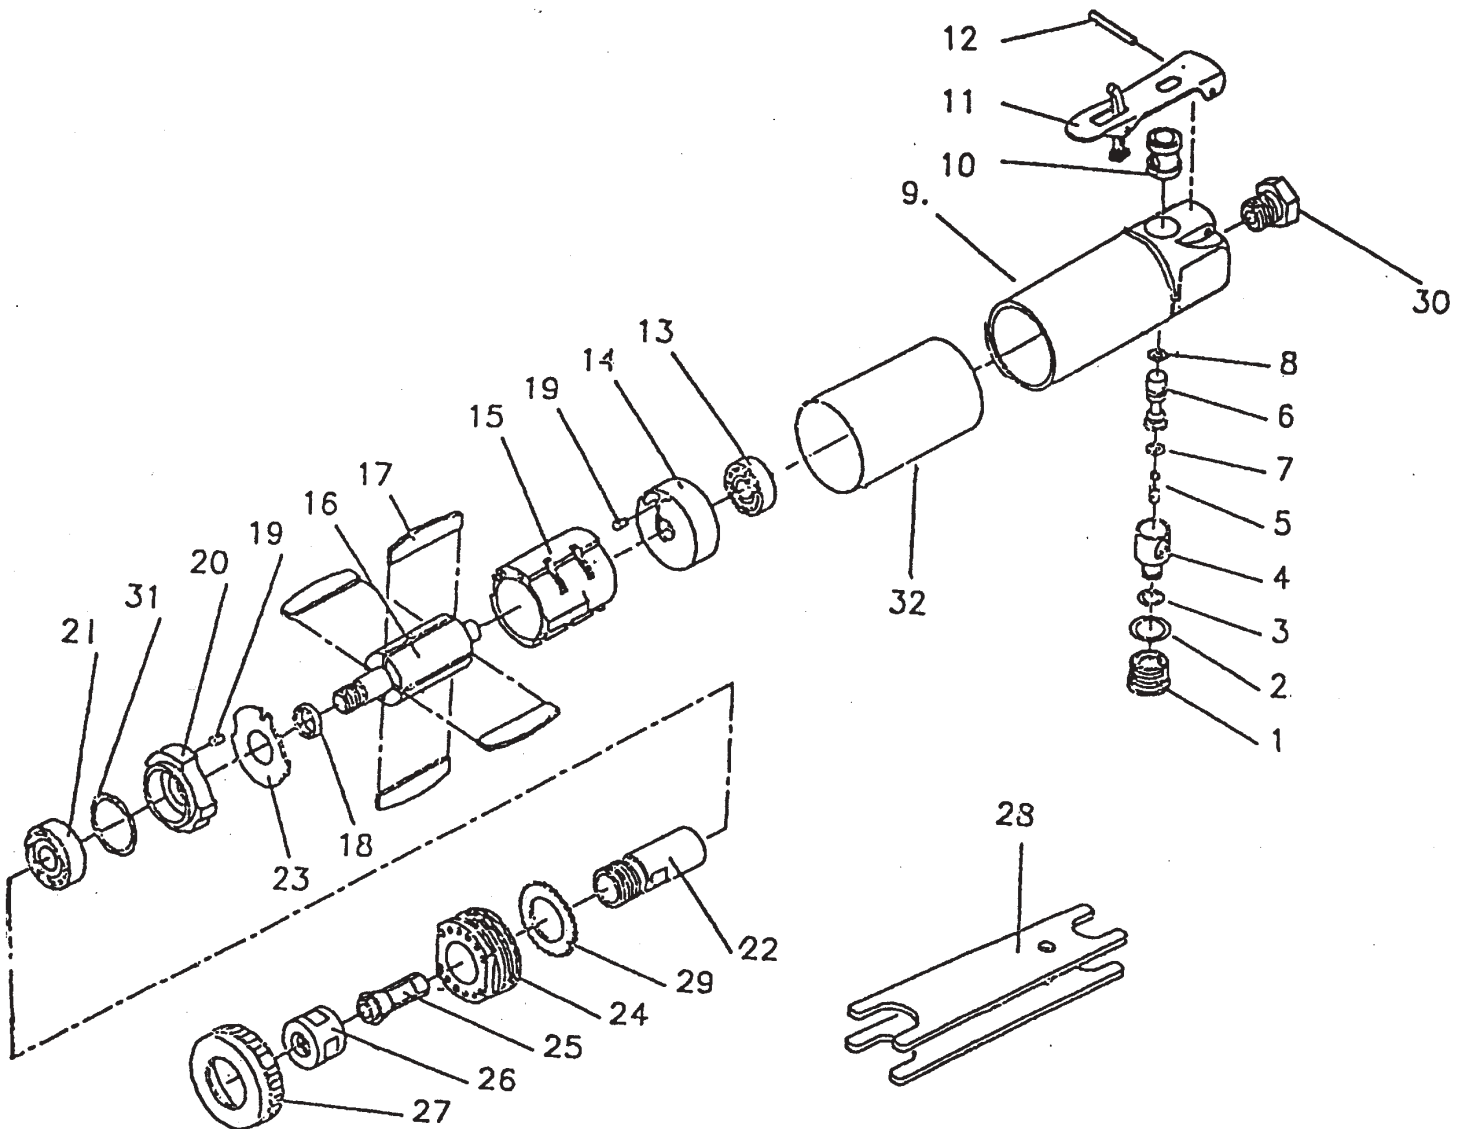

MG1HD 1/4" DIE GRINDER PRODUCT # 402114

REF	PART NUMBER	DESCRIPTION	REQ	REF	PART NUMBER	DESCRIPTION	REQ
1	PUT-MG1HD-01	MG1HD PLUG SCREEN	1	16	PUT-MG1HD-16	MG1HD ROTOR	1
2	PUT-MG1HD-02	MG1HD O-RING	1	17	PUT-MG1HD-17	MG1HD ROTOR BLADE	4
3	PUT-MG1HD-03	MG1HD O-RING	4	18	PUT-MG1HD-18	MG1HD SPACER	1
4	PUT-MG1HD-04	MG1HD REGULATOR AIR	1	19	PUT-MG1HD-19	MG1HD LOCATING PIN	2
5	PUT-MG1HD-05	MG1HD VALVE SPRING	1	20	PUT-MG1HD-20	MG1HD BEARING PLATE	1
6	PUT-MG1HD-06	MG1HD VALVE STEM	1	21	PB6000-2RS	MG1HD BALL BRG	1
7	PUT-MG1HD-07	MG1HD O-RING	1	22	PUT-MG1HD-22	MG1HD CHUCK BODY	1
8	PUT-MG1HD-08	MG1HD O-RING	1	23	PUT-MG1HD-23	MG1HD STEEL PLATE	1
9	PUT-MG1HD-09	MG1HD MOTOR HOUSING	1	24	PUT-MG1HD-24	MG1HD LOCK RING	1
10	PUT-MG1HD-10	MG1HD VALVE BUSHING	1	25	PUT-MG1HD-25	MG1HD COLLET	1
11	PUT-MG1HD-11	MG1HD ROLLER STYLE SFTY LEVER	1	26	PUT-MG1HD-26	MG1HD COLLET NUT	1
12	PUT-MG1HD-12	MG1HD LEVER PIN	1	27	PUT-MG1HD-27	MG1HD THREAD GUARD	1
13	PB608-2Z	MG1HD BALL BRG	1	28	PUT-MG1HD-28	MG1HD WRENCH 14 & 19 MM	2
14	PUT-MG1HD-14	MG1HD BEARING PLATE	1	29	PUT-MG1HD-29	MG1HD ANTI NOISE PLATE	1
15	PUT-MG1HD-15	MG1HD CYLINDER	1	30	PUT-MG1HD-30	MG1HD AIR INLET	1
16	PUT-MG1HD-16	MG1HD ROTOR	1	31	PUT-MG1HD-31	MG1HD SHIM PACK	1
				32	PUT-MG1HD-32	MG1HD HSG COVER BLUE	1