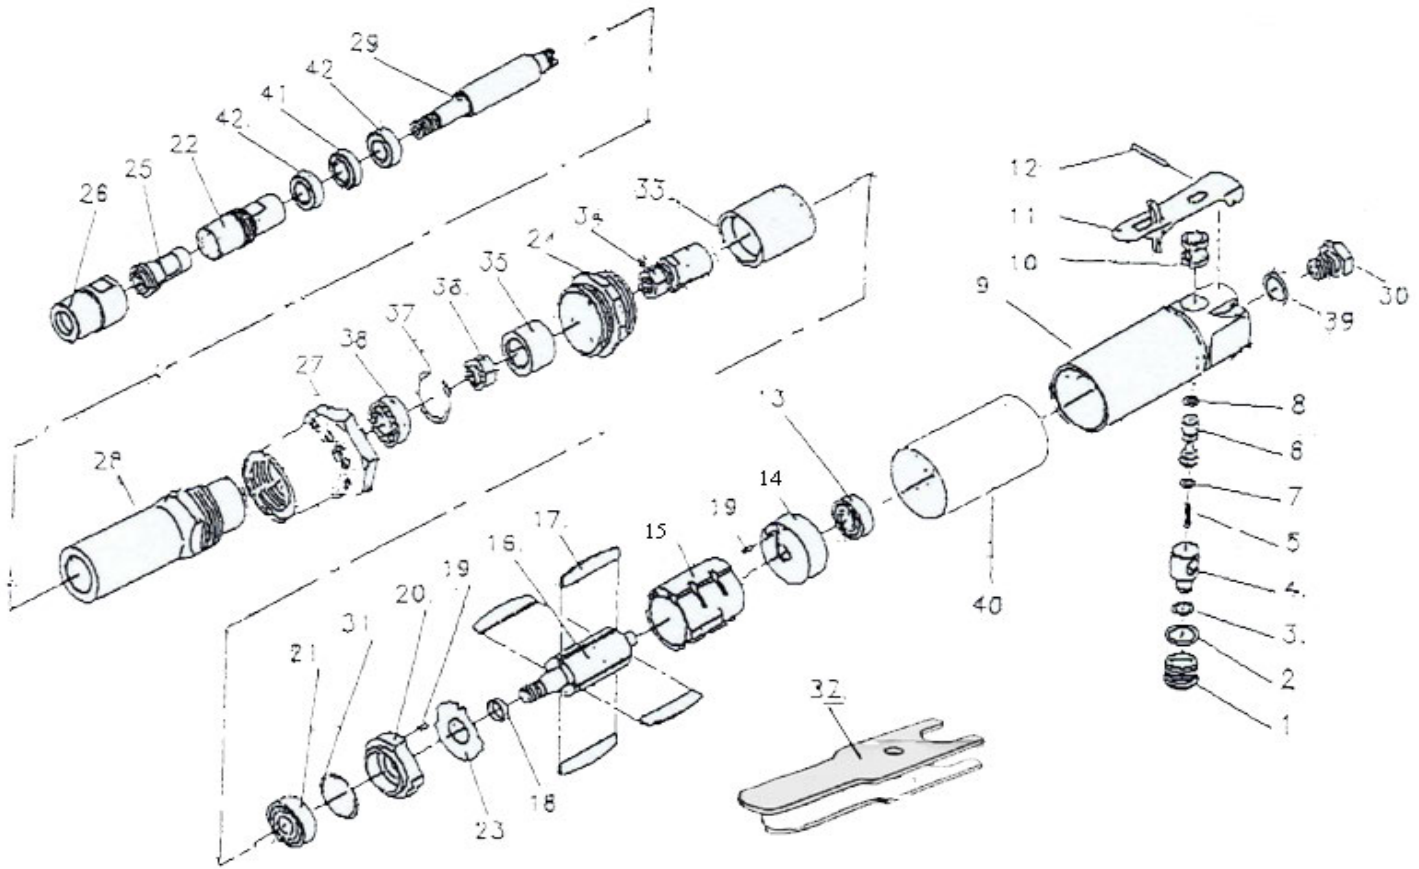

MG3HDE 3"-.6HP EXT DIE GRINDER PRODUCT # 402121

REF	PART NUMBER	DESCRIPTION	REQ	REF	PART NUMBER	DESCRIPTION	REQ
1	PUT-MG3HDE-1	PLUG SCREW	1	24	PUT-MG3HDE-24	LOCK RING	1
4	PUT-MG3HDE-4	AIR REGULATOR W # 3,2	1	25	PUT-MG3HDE-25	COLLET	1
5	PUT-MG3HDE-5	VALVE SPRING	1	26	PUT-MG3HDE-26	COLLET NUT	1
6	PUT-MG3HDE-6	VALVE STEM W # 7,8	1	27	PUT-MG3HDE-27	HOUSING CAP	1
9	PUT-MG3HDE-9	MOTOR HOUSING	1	28	PUT-MG3HDE-28	SPINDLE HOUSING	1
10	PUT-MG3HDE-10	VALVE BUSHING	1	29	PUT-MG3HDE-29	SPINDLE	1
11	PUT-MG3HDE-11	LEVER W # 12	1	30	PUT-MG3HDE-30	AIR INLET	1
13	PB608-2Z	BALL BEARING	1	31	PUT-MG3HDE-31	SHIM PACK	1
14	PUT-MG3HDE-14	BEARING PLATE	1	32	PUT-MG3HDE-32	WRENCH SET 11MM*17MM	1
15	PUT-MG3HDE-15	CYLINDER	1	33	PUT-MG3HDE-33	SLEEVE	1
16	PUT-MG3HDE-16	ROTOR	1	34	PUT-MG3HDE-34	COUPLING NUT	1
17	PUT-MG3HDE-17	ROTOR BLADE	4	35	PUT-MG3HDE-35	COUPLING	1
18	PUT-MG3HDE-18	ROTOR COLLAR	1	36	PUT-MG3HDE-36	COUPLING NUT	1
19	PUT-MG3HDE-19	LOCATING PIN	2	37	PUT-MG3HDE-37	RETAINING RING	1
20	PUT-MG3HDE-20	BEARING PLATE	1	38	PUT-MG3HDE-38	BALL BEARING 698ZZ	1
21	PB6000-2Z	BALL BEARING	1	39	PUT-MG3HDE-39	O-RING	1
22	PUT-MG3HDE-22	SPINDLE	1	40	PUT-MG3HDE-40	HOUSING BLUE COVER	1
23	PUT-MG3HDE-23	STEEL PLATE	1	41	PUT-MG3HDE-41	BALL BEARING 688	1
XX	PUT-MG3HDE-TK	TUNE UP KIT IN- CLUDES # 4 X 17 1 EACH 39,8,6,7,5,4,3,2,1	1	42	PUT-MG3HDE-42	BALL BEARING 688ZZ	2