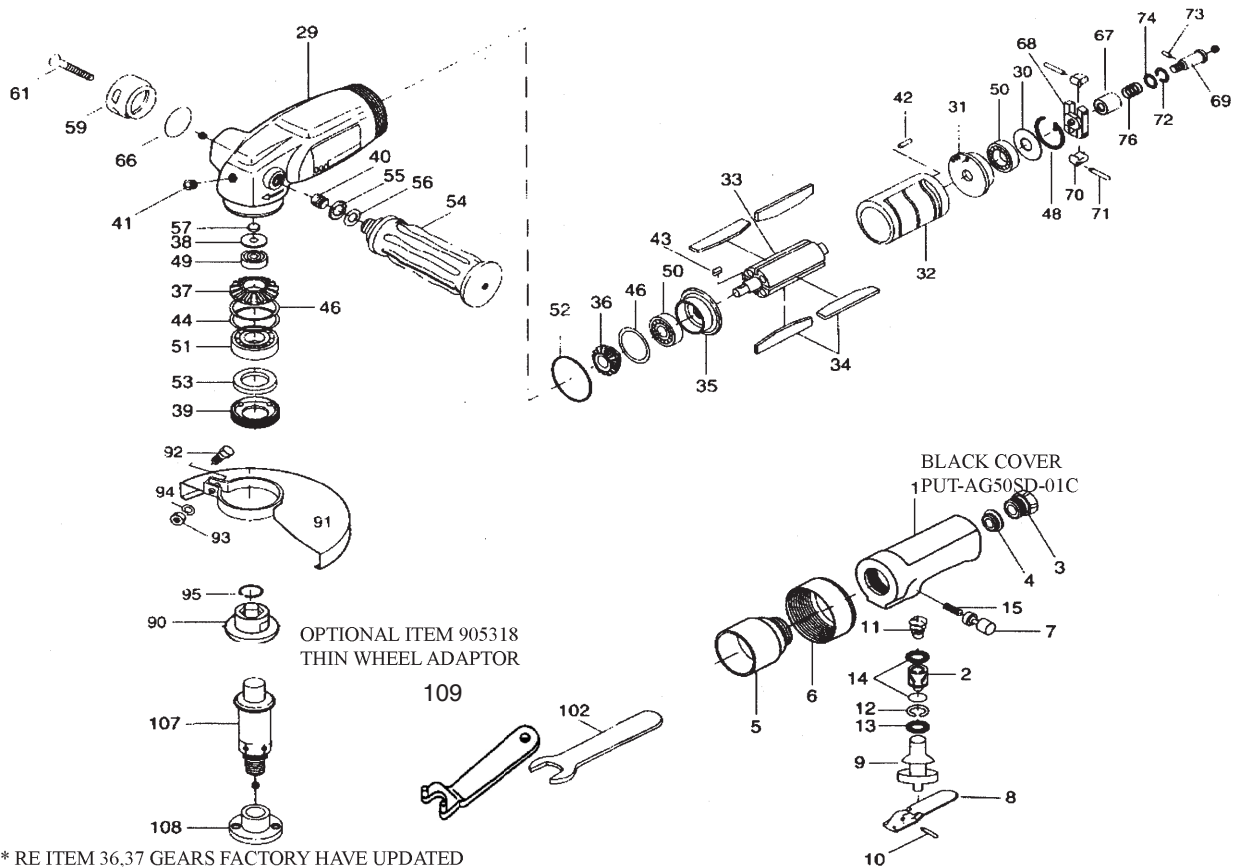

# AG50SD 5" ANGLE GRINDER PRODUCT # 402312

\* RE ITEM 36,37 GEARS FACTORY HAVE UPDATED THESE GEARS PLEASE CHECK NUMBER OF TEETH ON GEARS TO DETERMINE PARTS REQUIRED

REF	PART NUMBER	DESCRIPTION	REQ	REF	PART NUMBER	DESCRIPTION	REQ
01	PUT-AG50SD-01	AG50SD HANDLE (LEVER TYPE)	1	46	PUT-AG50SD-46	AG50SD ADJUSTING SPACER (2)	2
02	PUT-AG50SD-02	AG50SD VALVE BUSHING	1	47	PUT-AG50SD-47	AG50SD ADJUSTING SPACER	1
03	PUT-AG50SD-03	AG50SD AIR INLET BUSHING	1	48	PUT-AG50SD-48	AG50SD SNAP RING (30X1)	1
04	PUT-AG50SD-04	AG50SD FILTER	1	49	PB606-2Z	AG50SD BALL BRG	1
05	PUT-AG50SD-05	AG50SD VALVE BODY CONENCTOR	1	50	PB629-2Z	AG50SD BALL BRG	2
06	PUT-AG50SD-06	AG50SD VALVE BODY NUT	1	51	PB6202-2Z	AG50SD BALL BRG	1
07	PUT-AG50SD-07	AG50SD SAFETY PIN	1	52	PUT-AG50SD-52	AG50SD O-RING	1
08	PUT-AG50SD-08	AG50SD VALVE LEVER	1	53	PUT-AG50SD-53	AG50SD FELT RING (22X32X4)	1
09	PUT-AG50SD-09	AG50SD VALVE	1	54	PUT-AG50SD-54	AG50SD DEAD HANDLE	1
10	PUT-AG50SD-10	AG50SD ROLL PIN (3.5X20)	1	55	PUT-AG50SD-55	AG50SD FLAT WASHER (M8)	1
11	PUT-AG50SD-11	AG50SD CONE SPRING (10X16X16)	1	56	PUT-AG50SD-56	AG50SD SPRING WASHER (2-8S)	1