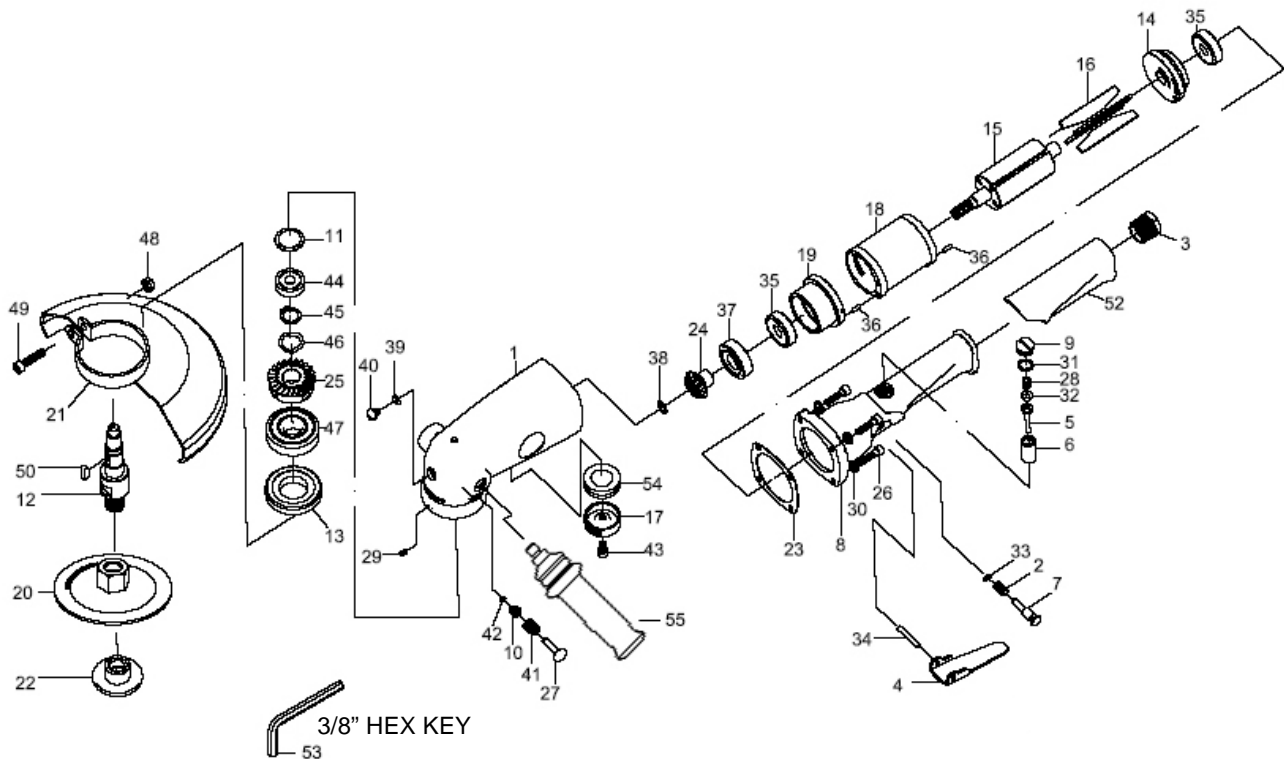

# AG70HD 7" ANGLE GRINDER PRODUCT # 402333

REF	PART NUMBER	DESCRIPTION	REQ	REF	PART NUMBER	DESCRIPTION	REQ
1	PSM-AG70HD-1	MOTOR HOUSING	1	28	PSM-AG70HD-28	SPRING	1
2	PSM-AG70HD-2	SPRING	1	29	PSM-AG70HD-29	SCREW	1
3	PSM-AG70HD-3	AIR INLET	1	30	PSM-AG70HD-30	SPRING WASHER	4
4	PSM-AG70HD-4	THROTTLE LEVER	1	31	PSM-AG70HD-31	O-RING	1
5	PSM-AG70HD-5	VALVE PIN	1	32	PSM-AG70HD-32	O-RING	1
6	PSM-AG70HD-6	VALVE BUSHING	1	33	PSM-AG70HD-33	RETAINING RING	1
7	PSM-AG70HD-7	SAFE LEVER	1	34	PSM-AG70HD-34	SPRING PIN	1
8	PSM-AG70HD-8	GOVERNOR CASE	1	35	PB6201-2Z	BALL BEARING	2
9	PSM-AG70HD-9	VALVE SCREW	1	36	PSM-AG70HD-36	SPRING PIN	2
10	PSM-AG70HD-10	SCREW	1	37	PB6202-2Z	BALL BEARING	1
11	PSM-AG70HD-11	SPACER	1	38	PSM-AG70HD-38	RETAINING RING	1
12	PSM-AG70HD-12	GEAR SHAFT (5/8-11UNC)	1	39	PSM-AG70HD-39	O-RING	1
13	PSM-AG70HD-13	LOCK NUT	1	40	PSM-AG70HD-40	SCREW	1
14	PSM-AG70HD-14	END PLATE	1	41	PSM-AG70HD-41	SPRING	1
15	PSM-AG70HD-15	ROTOR	1	42	PSM-AG70HD-42	O-RING	1
16	PSM-AG70HD-16	ROTOR BLADE(4)	4	43	PSM-AG70HD-43	SCREW	1
17	PSM-AG70HD-17	EXHAUST DEFLECTOR	1	44	PB629-2Z	BALL BEARING	1
18	PSM-AG70HD-18	CYLINDER	1	45	PSM-AG70HD-45	RETAINING RING	1
19	PSM-AG70HD-19	FRONT END PLATE	1	46	PSM-AG70HD-46	SPRING WASHER	1
20	PSM-AG70HD-20	GRINDSTONE BASE (5/8-11UNC)	1	47	PB6303-2Z	BALL BEARING	1
21	PSM-AG70HD-21	DISC COVER	1	48	PSM-AG70HD-48	NUT	1
22	PSM-AG70HD-22	DISC NUT (5/8-11UNC)	1	49	PSM-AG70HD-49	BOLT	1
23	PSM-AG70HD-23	GASKET	1	50	PSM-AG70HD-50	KEY	1
24	PSM-AG70HD-24	PINION GEAR	1	52	PSM-AG70HD-52	RUBBER GRIP	1
25	PSM-AG70HD-25	BEVEL GEAR	1	54	PSM-AG70HD-54	DAMPING MATERIAL	2
26	PSM-AG70HD-26	SCREW	4	55	905781	VIBRATION REDUCED HANDLE	1
27	PSM-AG70HD-27	SHAFT	1				