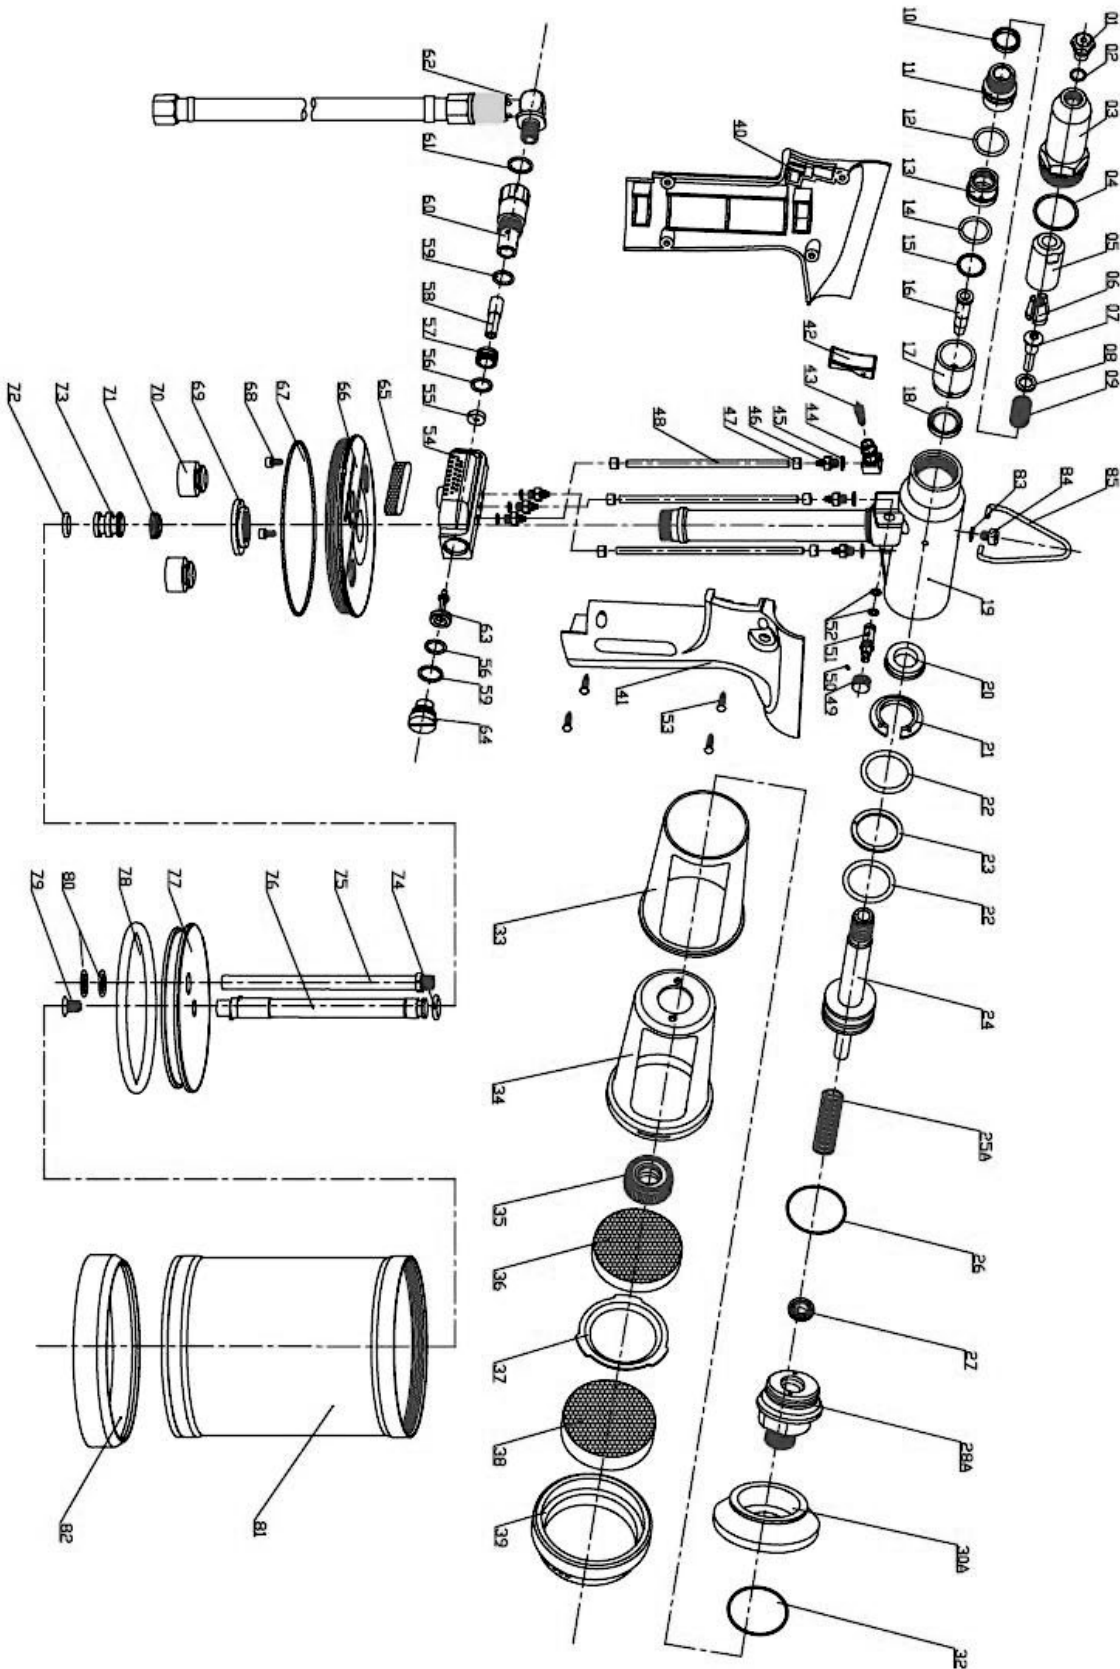

# AR14SD 1/4" Air Riveter – Super Heavy Duty # 409008

REF	PART NO.	DESCRIPTION	REQ	REF	PART NO.	DESCRIPTION	REQ
01	PNH-AR14SD-01	NOSEPIECE4.0	1	42	PNH-AR14SD-42	TRIGGER	1
01	PNH-AR14SD-01	NOSEPIECE4.8	1	43	PNH-AR14SD-43	TRIGGER VALVE	1
01	PNH-AR14SD-01	NOSEPIECE6.4	1	44	PNH-AR14SD-44	ON/OFF BASE	1
01	PNH-AR14SD-01	NOSEPIECE4.8 MONOBOLT	1	45	PNH-AR14SD-45	O RING	6
01	PNH-AR14SD-01	NOSEPIECE6.4 MONOBOLT	1	46	PNH-AR14SD-46	AIR INTERFACE	6
02	PNH-AR14SD-02	O RING	1	47	PNH-AR14SD-47	SHROUD RING	6
03	PNH-AR14SD-03	OUTER SLEEVE	1	48	PNH-AR14SD-48	AIR TUBE	3
04	PNH-AR14SD-04	O RING	1	49	PNH-AR14SD-49	REGULATION BUTTON	1
05	PNH-AR14SD-05	JAW CASE	1	50	PNH-AR14SD-50	RETAINING SCREW	1
06	PNH-AR14SD-06	JAWS 3PCS	1	51	PNH-AR14SD-51	VACUUM VALVE	1
07	PNH-AR14SD-07	PUSHER	1	52	PNH-AR14SD-52	O RING	2
08	PNH-AR14SD-08	WASHER	1	53	PNH-AR14SD-53	TAPPING SCREW	6
09	PNH-AR14SD-09	SPRING	1	54	PNH-AR14SD-54	AIR VALVE BODY	1
10	PNH-AR14SD-10	LOCK RING	1	55	PNH-AR14SD-55	AIR VALVE RING	1
11	PNH-AR14SD-11	FRONT HOUSING	1	56	PNH-AR14SD-56	O RING	2
12	PNH-AR14SD-12	POLYURETHANE RING	1	57	PNH-AR14SD-57	AIR VALVE BASE	1
13	PNH-AR14SD-13	SET NUT	1	58	PNH-AR14SD-58	SUBORDINATE TUBE	1
14	PNH-AR14SD-14	POLYURETHANE RING	1	59	PNH-AR14SD-59	O RING	2
15	PNH-AR14SD-15	O RING	1	60	PNH-AR14SD-60	CONNECTING BASE	1
16	PNH-AR14SD-16	VACUUM TUBE	1	61	PNH-AR14SD-61	O RING	1
17	PNH-AR14SD-17	PLASTIC SEALING RING	1	62	PNH-AR14SD-62	ON/OFF ASSEMBLY	1
18	PNH-AR14SD-18	SEALING RING	1	63	PNH-AR14SD-63	VALVE ROD	1
19	PNH-AR14SD-19	HEAD ASSEMBLY	1	64	PNH-AR14SD-64	SCREW PLUG	1
20	PNH-AR14SD-20	U RING	1	65	PNH-AR14SD-65	SILENCER	1
21	PNH-AR14SD-21	RETAINING NUT	1	66	PNH-AR14SD-66	CYLINDER COVER	1
22	PNH-AR14SD-22	OR	2	67	PNH-AR14SD-67	O RING	1
23	PNH-AR14SD-23	U RING	1	68	PNH-AR14SD-68	HEX HEAD SCREW	2
24	PNH-AR14SD-24	OIL PISTON	1	69	PNH-AR14SD-69	LOCK NUT	1
25A	PNH-AR14SD-25A	SPRING	1	70	PNH-AR14SD-70	BUFFER	2
26	PNH-AR14SD-26	O RING	1	71	PNH-AR14SD-71	LIP SEAL	1
27	PNH-AR14SD-27	LIP SEAL	1	72	PNH-AR14SD-72	O RING	1
28A	PNH-AR14SD-28A	END CAP	1	73	PNH-AR14SD-73	AIR TUBE PISTON	1
32	PNH-AR14SD-32	O RING	1	74	PNH-AR14SD-74	PISTON RING	1
30A	PNH-AR14SD-30A	STEM COLLECTOR ADAPTOR	1	75	PNH-AR14SD-75	TRANSFER TUBE	1
NS	PNH-AR14SD-SCA	STEM COLLECTOR ASSY INC # 33,34,35,36,37,38	1	76	PNH-AR14SD-76	PISTON ROD	1
33	PNH-AR14SD-33	COLLECTOR OUTER	1	77	PNH-AR14SD-77	PISTON	1
34	PNH-AR14SD-34	COLLECTOR BODY	1	78	PNH-AR14SD-78	O RING	1
35	PNH-AR14SD-35	SET NUT	1	79	PNH-AR14SD-79	BOLT	1
36	PNH-AR14SD-36	SILENCER	1	80	PNH-AR14SD-80	O RING	2
37	PNH-AR14SD-37	BOARD	1	81	PNH-AR14SD-81	CYLINDER	1
38	PNH-AR14SD-38	SILENCER	1	82	PNH-AR14SD-82	BASE COVER	1
39	PNH-AR14SD-39	END CAP	1	83	PNH-AR14SD-83	BONDED SEAL	1
40/41	PNH-AR14SD-40/41	HANDLE	1	84	PNH-AR14SD-84	SEAL SCREW	1
NS	PNH-AR14SD-AVBA	AIR VALVE BODY ASSY INC # 54,5 5,56,57,58,59,60,63,64,65,75	1	85	PNH-AR14SD-85	HOOK	1