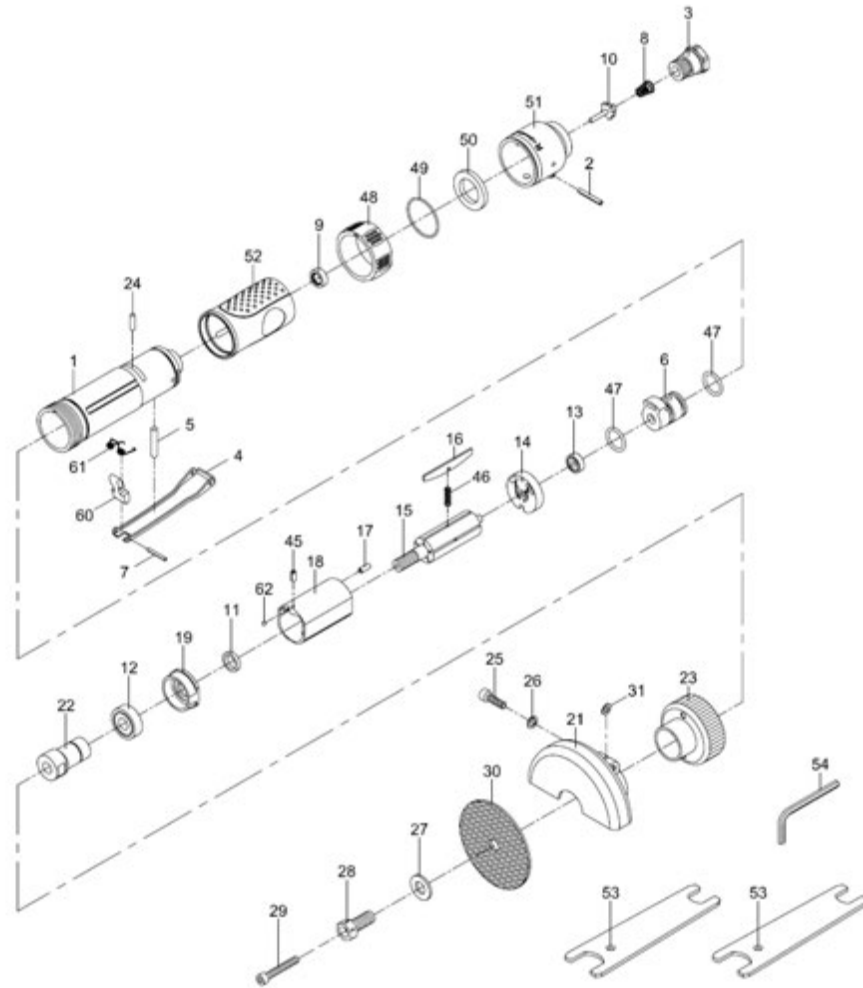

CO3DHR 3" CUT OFF TOOL HEAVY DUTY PRODUCT # 409014

REF	PART NUMBER	DESCRIPTION	REQ	REF	PART NUMBER	DESCRIPTION	REQ
1	PSM-CO3HDR-01	MOTOR HOUSING	1	23	PSM-CO3HDR-23	CLAMP NUT	1
2	PSM-CO3HDR-02	SPRING PIN	1	24	PSM-CO3HDR-24	PIN	1
3	PSM-CO3HDR-03	AIR INLET	1	25	PSM-CO3HDR-25	SCREW	1
4	PSM-CO3HDR-04	THROTTLE LEVER	1	26	PSM-CO3HDR-26	SPRING WASHER	1
5	PSM-CO3HDR-05	PIN	1	27	PSM-CO3HDR-27	WASHER	1
6	PSM-CO3HDR-06	REVERSE VALVE	1	28	PSM-CO3HDR-28	SCREW	1
7	PSM-CO3HDR-07	SPRING PIN	1	29	PSM-CO3HDR-29	SCREW	1
8	PSM-CO3HDR-08	SPRING	1	30		CUTTING WHEEL	1
9	PSM-CO3HDR-09	RUBBER SPACER	1	45	PSM-CO3HDR-45	SPRING PIN	1
10	PSM-CO3HDR-10	VALVE STEM	1	46	PSM-CO3HDR-46	SPRING	5
11	PSM-CO3HDR-11	ROTOR BUSH	1	47	PSM-CO3HDR-47	O-RING	2
12	PB6000-2Z	BALL BEARING	1	59	PSM-CO3HDR-59	REVERSE VALVE KNOB	1
13	PSM-CO3HDR-13	BALL BEARING (696ZZ)	1	49	PSM-CO3HDR-49	O-RING	1
14	PSM-CO3HDR-14	REAR END PLATE	1	50	PSM-CO3HDR-50	MUFFLER MATERIAL	1
15	PSM-CO3HDR-15	ROTOR	1	51	PSM-CO3HDR-51	REAR COVER	1
16	PSM-CO3HDR-16	ROTOR BLADE	5	52	PSM-CO3HDR-52	RUBBER GRIP	1
17	PSM-CO3HDR-17	SPRING PIN	1	53	PSM-CO3HDR-53	DOUBLE ENDED SPANNER	2
18	PSM-CO3HDR-18	CYLINDER	1	54	PSM-CO3HDR-54	HEX. KEY WRENCH	1
19	PSM-CO3HDR-19	FRONT END PLATE	1	60	PSM-CO3HDR-60	SAFETY BAR	1
21	PSM-CO3HDR-21	DISC COVER	1	61	PSM-CO3HDR-61	SPRING	1
22	PSM-CO3HDR-22	SPINDLE	1	62	PSM-CO3HDR-62	STEEL BALL	1