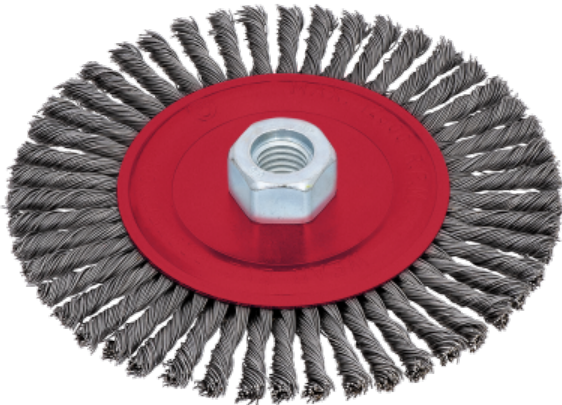

6" X 5/8"-11NC STRINGER BEAD BRUSH - HIGH PERFORMANCE

Product # 553496 | Model #

- Made from top quality wire that is designed to offer outstanding performance and long life
- Each tuft is precisely positioned and set for perfect balance and vibration free operation
- High grade construction ensures maximum operator safety and fast material removal
- Stringer bead brushes are extra narrow to clean pipe welds between passes and narrow grooves

TECHNICAL SPECIFICATIONS

Diameter	6"
Centre Hole	5/8"-11
Wire Diameter	0.02"