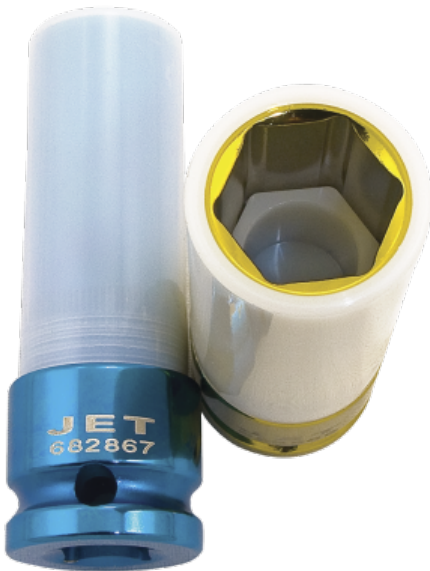

1/2" DR IMPACT SOCKET - METRIC - MAG WHEEL - DEEP - 6 POINT - 19MM

Product # 682869 | Model #

- Specially designed for use on high end aluminum and chrome plated wheels
- Premium grade Chrome Molybdenum Steel for professional use
- Plastic sleeve and inner cap to prevent scratches

TECHNICAL SPECIFICATIONS

Size	19 mm
Drive	1/2"