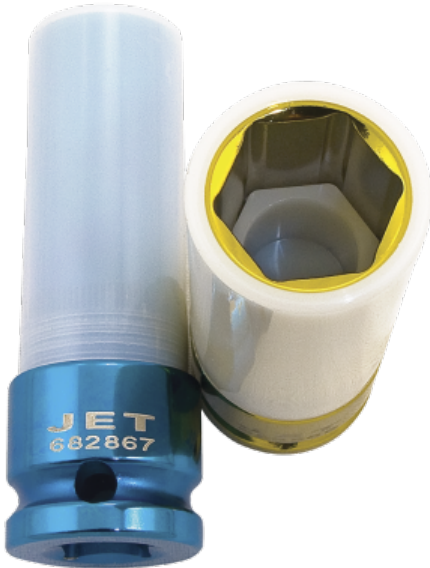

1/2" DR IMPACT SOCKET - SAE - MAG WHEEL - DEEP - 6 POINT - 13/16"

Product # 682876 | Model #

- Specially designed for use on high end aluminum and chrome plated wheels
- Premium grade Chrome Molybdenum Steel for professional use
- Plastic sleeve and inner cap to prevent scratches

TECHNICAL SPECIFICATIONS

Size	13/16"
Drive	1/2"