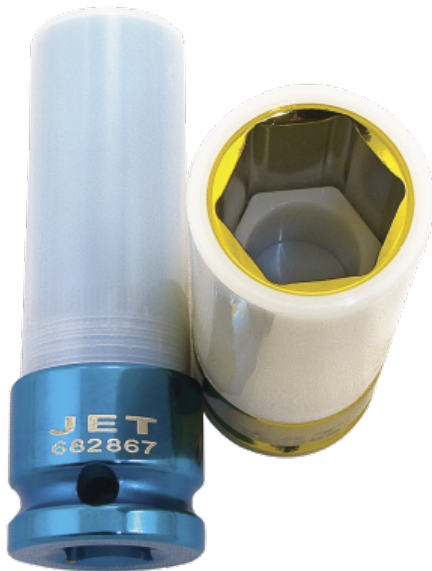

1/2" DR IMPACT SOCKET - SAE - MAG WHEEL - DEEP - 6 POINT - 7/8"

Product # 682878 | Model #

- Specially designed for use on high end aluminum and chrome plated wheels
- Premium grade Chrome Molybdenum Steel for professional use
- Plastic sleeve and inner cap to prevent scratches

TECHNICAL SPECIFICATIONS

Size	7/8"
Drive	1/2"