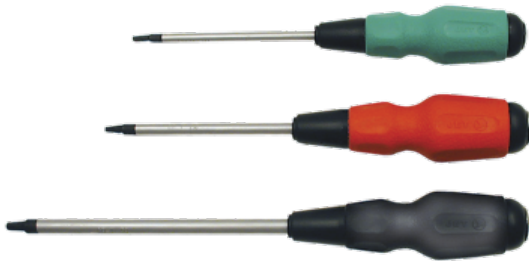

SCREWDRIVER - TORQUE DR. SERIES - JUMBO HANDLE - SQUARE - ROUND SHANK - #1 X 4

Product # 720431 | Model # TDS-1R

- JET's exclusive TORQUE DRIVE® cushion grip ergonomic handle design guarantees maximum torque and unparalleled user comfort, increasing performance and productivity
- Black hardened magnetic tips eliminate chrome plating chipping off the tip (common on other brands), holds the screw to the screwdriver and ensures maximum durability and life
- Shafts made of the highest quality Chrome Vanadium steel for long life and maximum durability
- "Go thru" design offers a one piece metal shaft from handle to tip
- All items meet U.S. Specifications GGG-S-121E and Canadian Government specifications CDA39-GP-17C

TECHNICAL SPECIFICATIONS

Size #1 x 4"

Type Square