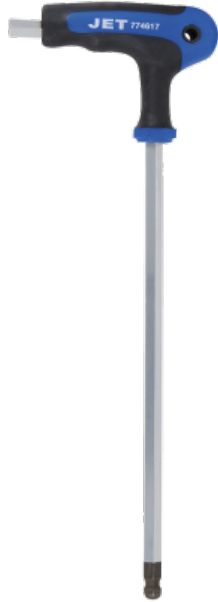

# HEX KEY - S2 STEEL - L-HANDLE - SAE - 3/32"

Product # 774608 | Model #

- Set # 775104

## TECHNICAL SPECIFICATIONS

Size 3/32"