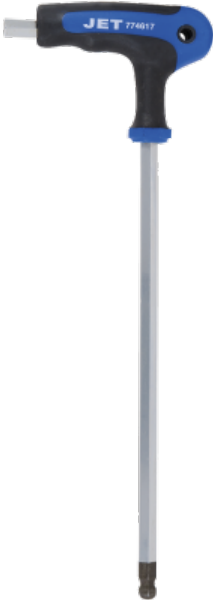

HEX KEY - S2 STEEL - L-HANDLE - SAE - 1/8"

Product # 774610 | Model #

- Set # 775104

TECHNICAL SPECIFICATIONS

Size 1/8"