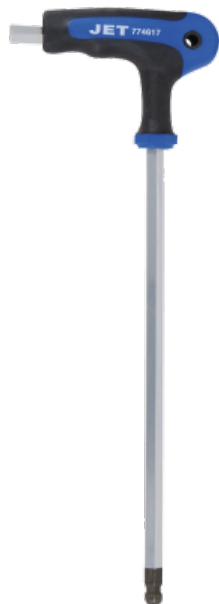

HEX KEY - S2 STEEL - L-HANDLE - SAE - 5/16"

Product # 774617 | Model #

- Set # 775104

TECHNICAL SPECIFICATIONS

Size 5/16"