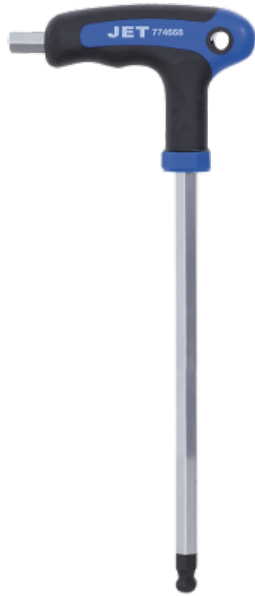

HEX KEY - S2 STEEL - L-HANDLE - METRIC - 2.0MM

Product # 774657 | Model #

- Set #775106

TECHNICAL SPECIFICATIONS

Size 2 mm