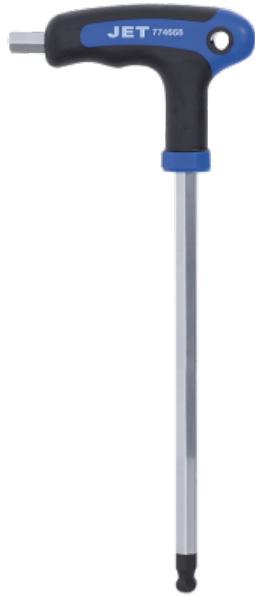

HEX KEY - S2 STEEL - L-HANDLE - METRIC - 4.0MM

Product # 774660 | Model #

- Set #775106

TECHNICAL SPECIFICATIONS

Size 4 mm