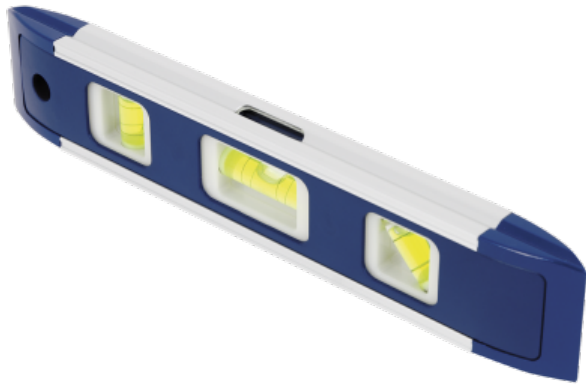

# TORPEDO LEVEL - 9"

Product # 776006 | Model # JTL-9B

- 9" aluminum frame for improved accuracy and durability
- Top read centre vial for easy readability, provides 300° viewing
- 3 vials read horizontal, plumb and 45°
- White frame around vials for improved readability
- Magnetic strip holds level securely to metal objects