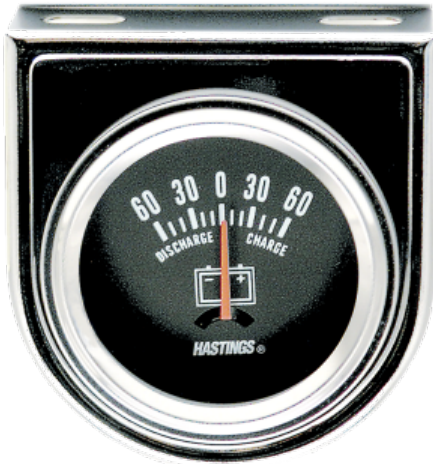

CHROME SERIES AMMETER GAUGE KIT

Product # HTA1106 | Model #

- All gauges are for 12 volt negative ground systems
- Accurate, reliable gauges, 2-1/16" dual S.A.E. and metric dials
- Chrome bezels and panels with optional black vinyl decoration supplied
- White print and red pointers on black background. OEM backlit illuminated
- Kit includes:

TECHNICAL SPECIFICATIONS

Range 60-0-60+