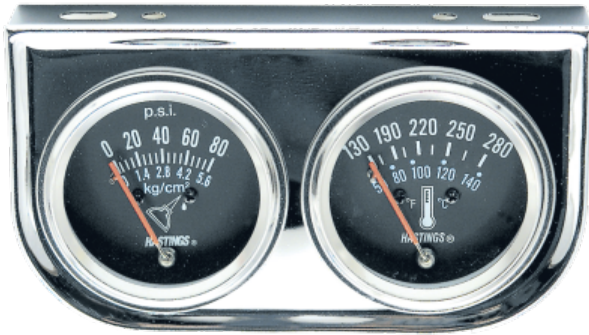

DASHBOARD GAUGE - CHROME SERIES - DUAL OIL PRESSURE AND WATER TEMP. GAUGE KIT

Product # HTA1216 | Model #

- All gauges are for 12 volt negative ground systems
- Accurate, reliable gauges, 2-1/16" dual S.A.E. and metric dials
- Chrome bezels and panels with optional black vinyl decoration supplied
- White print and red pointers on black background. OEM backlit illuminated
- Kit includes: